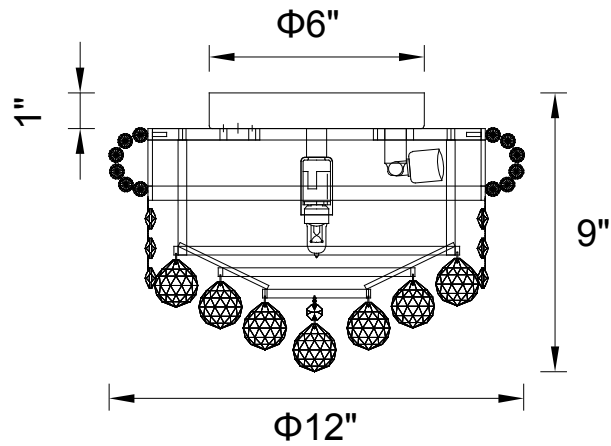

PROJECT: \_\_\_\_\_

FIXTURE TYPE: \_\_\_\_\_

LOCATION: \_\_\_\_\_

CONTACT/PHONE: \_\_\_\_\_

Item	8001C12G
Collection	EMPIRE
Category	Flush Mount
Finish	Gold
Glass	-----
Crystal	Clear
Acrylic	-----

Shade Color	-----
Min Assembled Height	9"
Max Assembled Height	9"
Width	12"
Length	-----
Extension Wall Mounts	-----
Input	120V AC,60HZ,AC

Lumens	-----
Light Source	E12
Bulb Info.	3x60W
Included	-----
Dimmable	Yes
Colour Temp	-----
Weight	8.82 Lbs