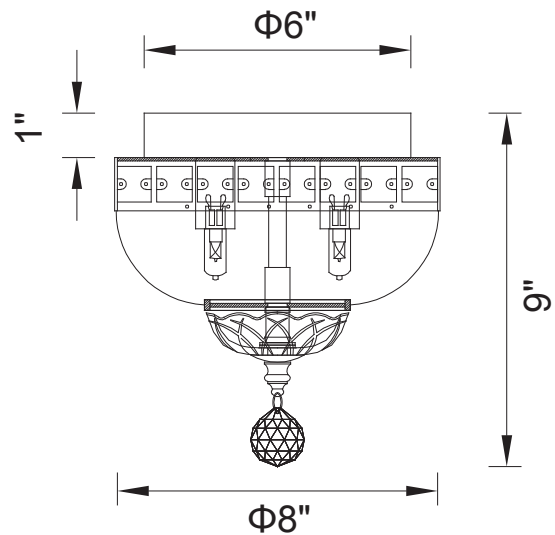

PROJECT: \_\_\_\_\_

FIXTURE TYPE: \_\_\_\_\_

LOCATION: \_\_\_\_\_

CONTACT/PHONE: \_\_\_\_\_

Item	8003C8C
Collection	STEFANIA
Category	Flush Mount
Finish	Chrome
Glass	-----
Crystal	Clear
Acrylic	-----

Shade Color	-----
Min Assembled Height	9"
Max Assembled Height	9"
Width	8"
Length	-----
Extension Wall Mounts	-----
Input	120V AC,60HZ,AC

Lumens	-----
Light Source	E12
Bulb Info.	2x60W
Included	-----
Dimmable	Yes
Colour Temp	-----
Weight	1.10 Lbs