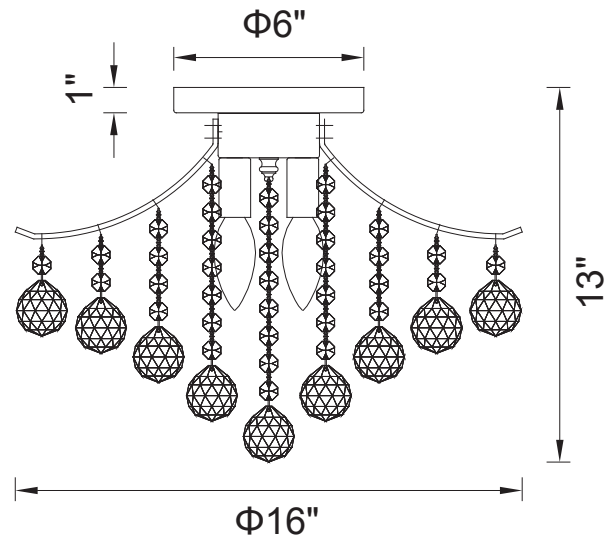

PROJECT: _____

FIXTURE TYPE: _____

LOCATION: _____

CONTACT/PHONE: _____

Item	8012C16C
Collection	PRINCESS
Category	Flush Mount
Finish	Chrome
Glass	-----
Crystal	Clear
Acrylic	-----

Shade Color	-----
Min Assembled Height	13"
Max Assembled Height	13"
Width	16"
Length	-----
Extension Wall Mounts	-----
Input	120V AC,60HZ,AC

Lumens	-----
Light Source	E12
Bulb Info.	6x60W
Included	-----
Dimmable	Yes
Colour Temp	-----
Weight	9.9 Lbs