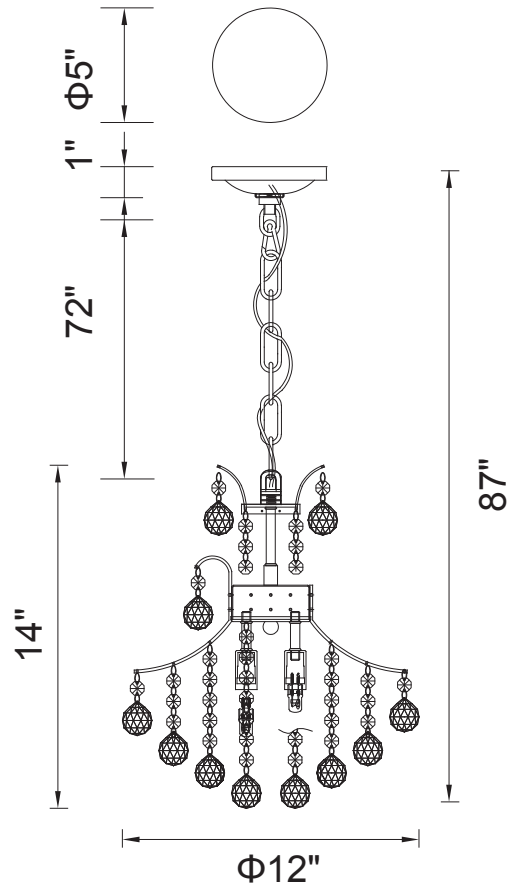

PROJECT: _____
 FIXTURE TYPE: _____
 LOCATION: _____
 CONTACT/PHONE: _____

Item	8012P12C
Collection	PRINCESS
Category	Mini Pendant
Finish	Chrome
Glass	-----
Crystal	Clear
Acrylic	-----

Shade Color	-----
Min Assembled Height	16"
Max Assembled Height	87"
Width	12"
Length	-----
Extension Wall Mounts	-----
Input	120V AC,60HZ,AC

Lumens	-----
Light Source	E12
Bulb Info.	3x60W
Included	-----
Dimmable	Yes
Colour Temp	-----
Weight	8.58 Lbs

CWI Lighting
 2775 Broadway
 Buffalo, NY 14227
 USA

CWI Lighting
 140 Steelcase Rd. W.
 Markham ON. L3R 3J9
 Canada