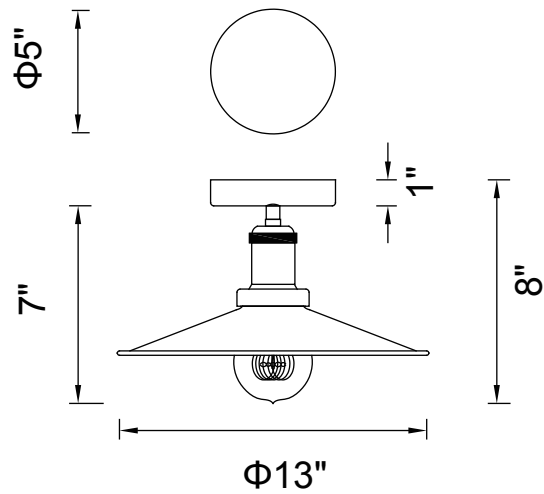

PROJECT: \_\_\_\_\_

FIXTURE TYPE: \_\_\_\_\_

LOCATION: \_\_\_\_\_

CONTACT/PHONE: \_\_\_\_\_

Item	9605C13-1-101
Collection	BRAVE
Category	Flush Mount
Finish	Black
Glass	-----
Crystal	-----
Acrylic	-----

Shade Color	Black
Min Assembled Height	8"
Max Assembled Height	8"
Width	13"
Length	-----
Extension Wall Mounts	-----
Input	120V AC,60HZ,AC

Lumens	-----
Light Source	E26
Bulb Info.	1x60W
Included	-----
Dimmable	Yes
Colour Temp	-----
Weight	1.32 Lbs