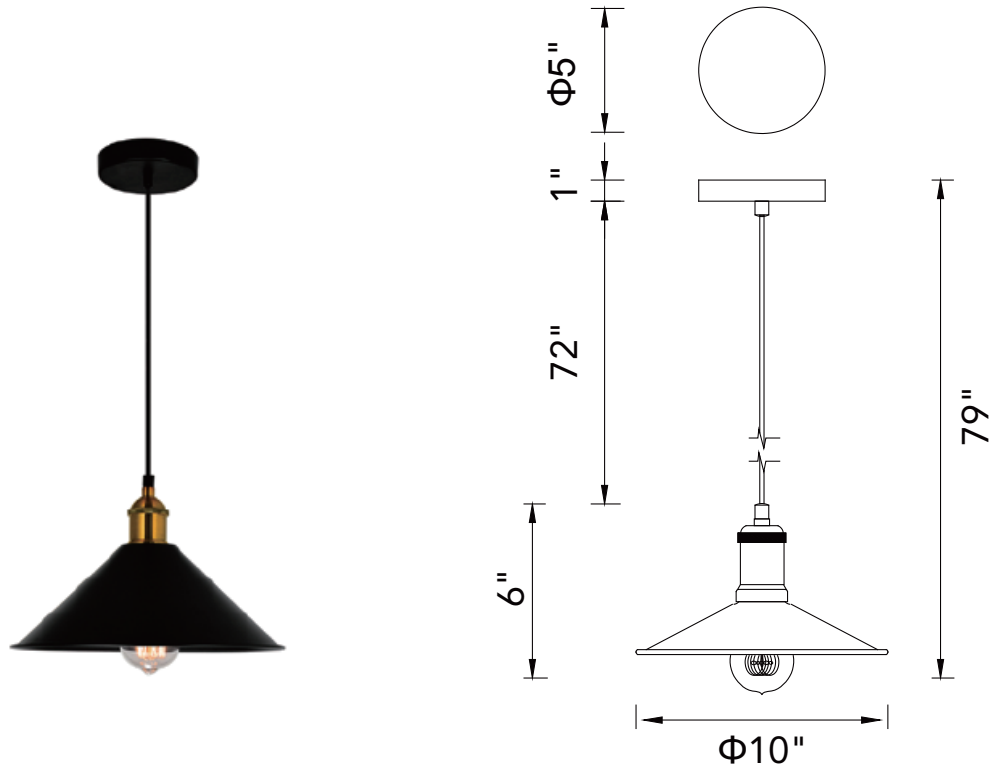

PROJECT: _____
 FIXTURE TYPE: _____
 LOCATION: _____
 CONTACT/PHONE: _____

Item	9605P10-1-101-B
Collection	BRAVE
Category	Mini Pendant
Finish	Black
Glass	-----
Crystal	-----
Acrylic	-----

Shade Color	-----
Min Assembled Height	8"
Max Assembled Height	79"
Width	10"
Length	-----
Extension Wall Mounts	-----
Input	120V AC,60HZ,AC

Lumens	-----
Light Source	E26
Bulb Info.	1x60W
Included	-----
Dimmable	Yes
Colour Temp	-----
Weight	3.6 Lbs

CWI Lighting
 2775 Broadway
 Buffalo, NY 14227
 USA

CWI Lighting
 140 Steelcase Rd. W.
 Markham ON. L3R 3J9
 Canada