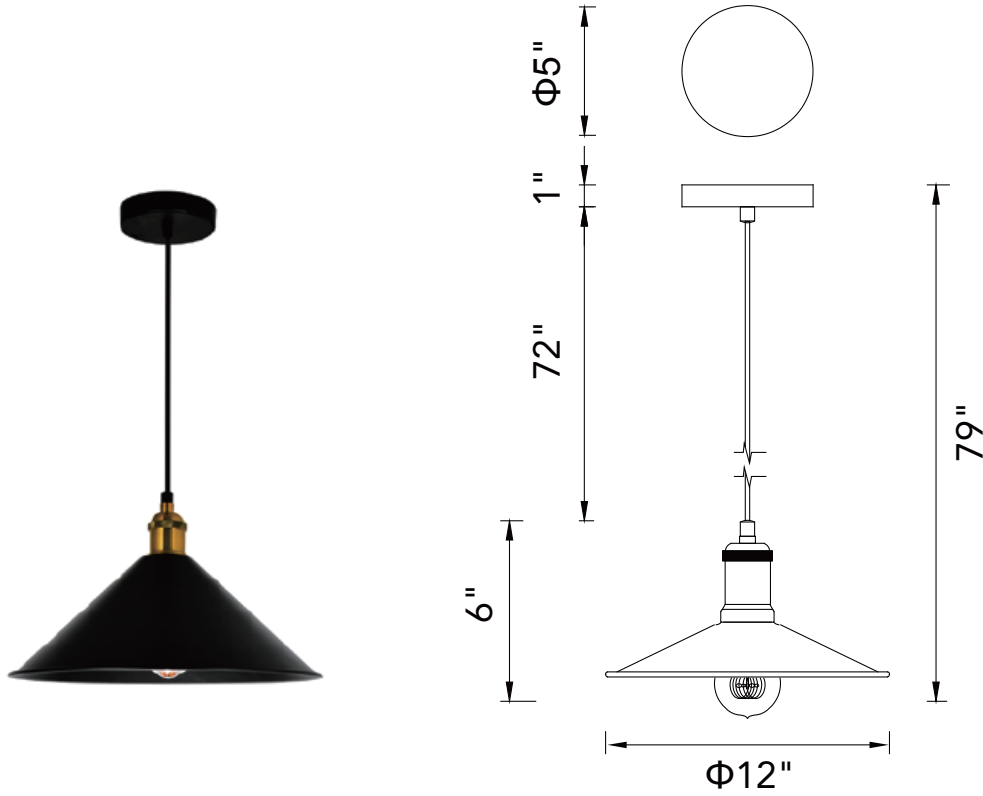

PROJECT: _____
 FIXTURE TYPE: _____
 LOCATION: _____
 CONTACT/PHONE: _____

Item	9605P12-1-101-B
Collection	BRAVE
Category	Mini Pendant
Finish	Black
Glass	-----
Crystal	-----
Acrylic	-----

Shade Color	-----
Min Assembled Height	8"
Max Assembled Height	79"
Width	12"
Length	-----
Extension Wall Mounts	-----
Input	120V AC,60HZ,AC

Lumens	-----
Light Source	E26
Bulb Info.	1x60W
Included	-----
Dimmable	Yes
Colour Temp	-----
Weight	4.5 Lbs

CWI Lighting
 2775 Broadway
 Buffalo, NY 14227
 USA

CWI Lighting
 140 Steelcase Rd. W.
 Markham ON. L3R 3J9
 Canada