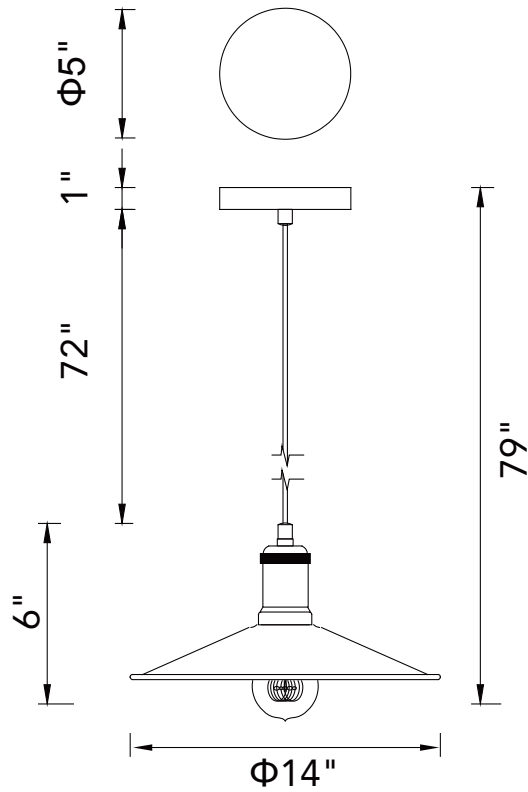

PROJECT: \_\_\_\_\_  
 FIXTURE TYPE: \_\_\_\_\_  
 LOCATION: \_\_\_\_\_  
 CONTACT/PHONE: \_\_\_\_\_

Item	9605P14-1-101-B
Collection	BRAVE
Category	Mini Pendant
Finish	Black
Glass	-----
Crystal	-----
Acrylic	-----

Shade Color	-----
Min Assembled Height	8"
Max Assembled Height	79"
Width	14"
Length	-----
Extension Wall Mounts	-----
Input	120V AC,60HZ,AC

Lumens	-----
Light Source	E26
Bulb Info.	1x60W
Included	-----
Dimmable	Yes
Colour Temp	-----
Weight	4.4 Lbs