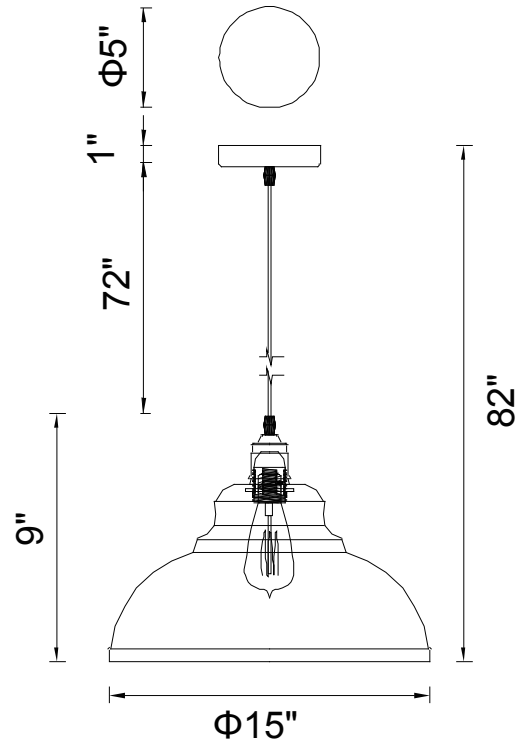

PROJECT: _____
 FIXTURE TYPE: _____
 LOCATION: _____
 CONTACT/PHONE: _____

| | |
|------------|----------------|
| Item | 9612P15-1-128 |
| Collection | VOGEL |
| Category | Mini Pendant |
| Finish | Antique Copper |
| Glass | ----- |
| Crystal | ----- |
| Acrylic | ----- |

| | |
|-----------------------|-----------------|
| Shade Color | Antique Copper |
| Min Assembled Height | 11" |
| Max Assembled Height | 82" |
| Width | 15" |
| Length | ----- |
| Extension Wall Mounts | ----- |
| Input | 120V AC,60HZ,AC |