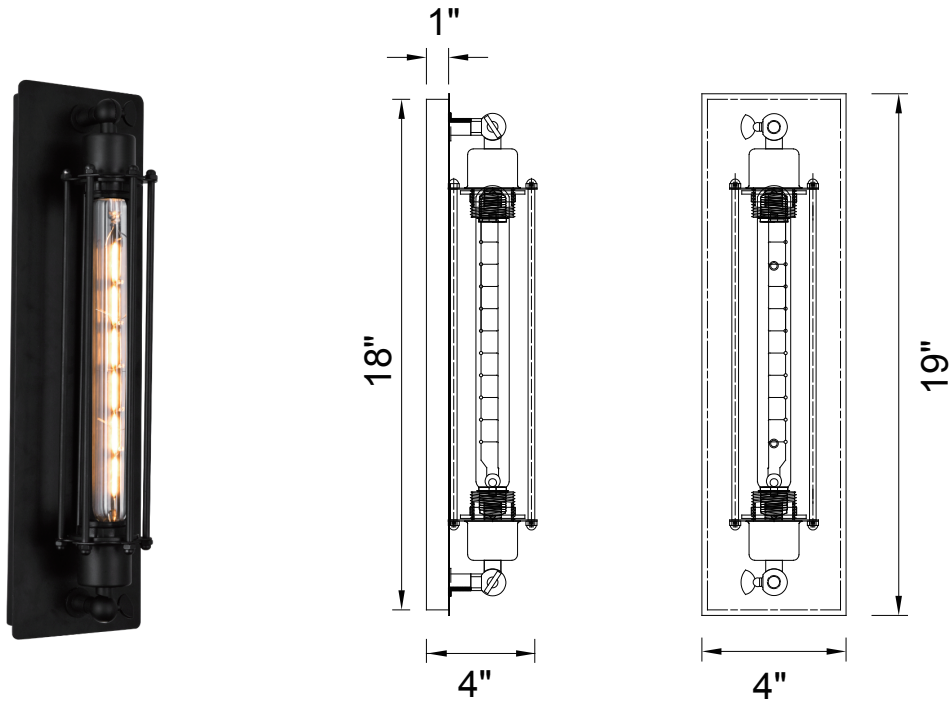

PROJECT: _____
 FIXTURE TYPE: _____
 LOCATION: _____
 CONTACT/PHONE: _____

Item	9613W4-1-101
Collection	KIERA
Category	Wall Sconce
Finish	Black
Glass	-----
Crystal	-----
Acrylic	-----

Shade Color	-----
Min Assembled Height	19"
Max Assembled Height	19"
Width	4"
Length	-----
Extension Wall Mounts	4"
Input	120V AC,60HZ,AC

Lumens	-----
Light Source	E26
Bulb Info.	1x60W
Included	-----
Dimmable	Yes
Colour Temp	-----
Weight	3.6 Lbs

CWI Lighting
 2775 Broadway
 Buffalo, NY 14227
 USA

CWI Lighting
 140 Steelcase Rd. W.
 Markham ON. L3R 3J9
 Canada