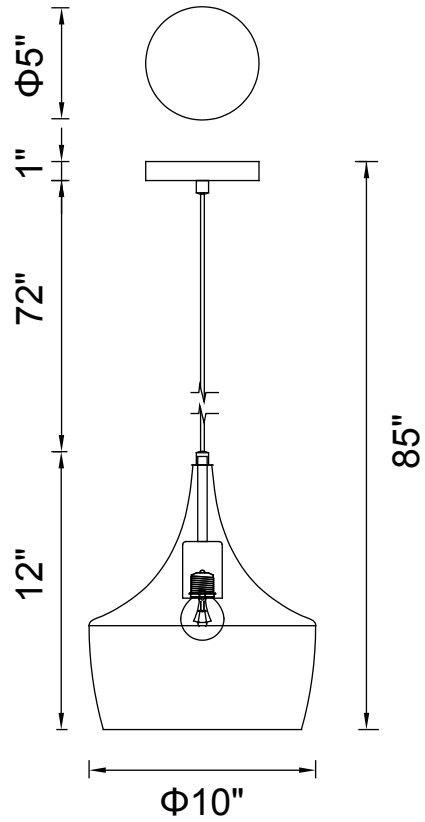

PROJECT: _____
 FIXTURE TYPE: _____
 LOCATION: _____
 CONTACT/PHONE: _____

Item	9631P10-1-101
Collection	DYNAMIC
Category	Mini Pendant
Finish	Black
Glass	-----
Crystal	-----
Acrylic	-----

Shade Color	-----
Min Assembled Height	14"
Max Assembled Height	85"
Width	10"
Length	-----
Extension Wall Mounts	-----
Input	120V AC,60HZ,AC

Lumens	-----
Light Source	E26
Bulb Info.	1x60W
Included	-----
Dimmable	Yes
Colour Temp	-----
Weight	2.86 Lbs

CWI Lighting
 2775 Broadway
 Buffalo, NY 14227
 USA

CWI Lighting
 140 Steelcase Rd. W.
 Markham ON. L3R 3J9
 Canada