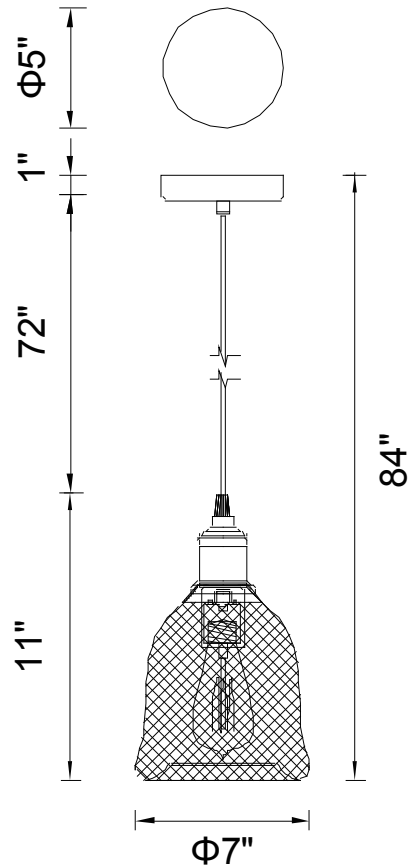

PROJECT: _____
 FIXTURE TYPE: _____
 LOCATION: _____
 CONTACT/PHONE: _____

Item	9638P7-1-101	Shade Color	Black	Lumens	-----
Collection	DREA	Min Assembled Height	13"	Light Source	E26
Category	Mini Pendant	Max Assembled Height	84"	Bulb Info.	1x60W
Finish	Black	Width	7"	Included	-----
Glass	-----	Length	-----	Dimmable	Yes
Crystal	-----	Extension Wall Mounts	-----	Colour Temp	-----
Acrylic	-----	Input	120V AC,60HZ,AC	Weight	1.1 Lbs