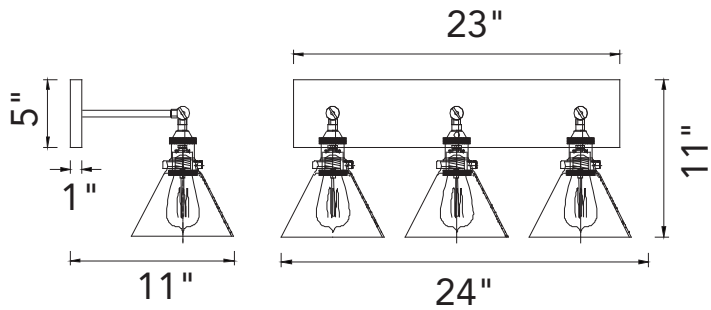

PROJECT: _____
 FIXTURE TYPE: _____
 LOCATION: _____
 CONTACT/PHONE: _____

Item	9735W24-3-101
Collection	EUSTIS
Category	Vanity Light
Finish	Black & Gold Brass
Glass	Clear
Crystal	-----
Acrylic	-----

Shade Color	Clear
Min Assembled Height	11"
Max Assembled Height	11"
Width	24"
Length	-----
Extension Wall Mounts	11"
Input	120V AC,60HZ,AC