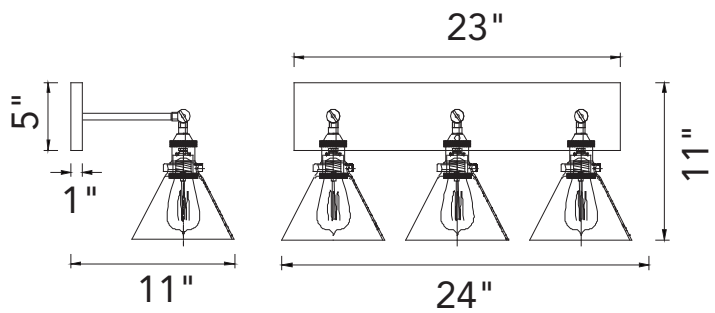

PROJECT: _____
 FIXTURE TYPE: _____
 LOCATION: _____
 CONTACT/PHONE: _____

Item	9735W24-3-613
Collection	EUSTIS
Category	Vanity Light
Finish	Polished Nickel
Glass	Clear
Crystal	-----
Acrylic	-----

Shade Color	Clear
Min Assembled Height	11"
Max Assembled Height	11"
Width	24"
Length	-----
Extension Wall Mounts	11"
Input	120V AC,60HZ,AC

Lumens	-----
Light Source	E26
Bulb Info.	3x60W
Included	-----
Dimmable	Yes
Colour Temp	-----
Weight	6.61 Lbs

CWI Lighting
 2775 Broadway
 Buffalo, NY 14227
 USA

CWI Lighting
 140 Steelcase Rd. W.
 Markham ON. L3R 3J9
 Canada