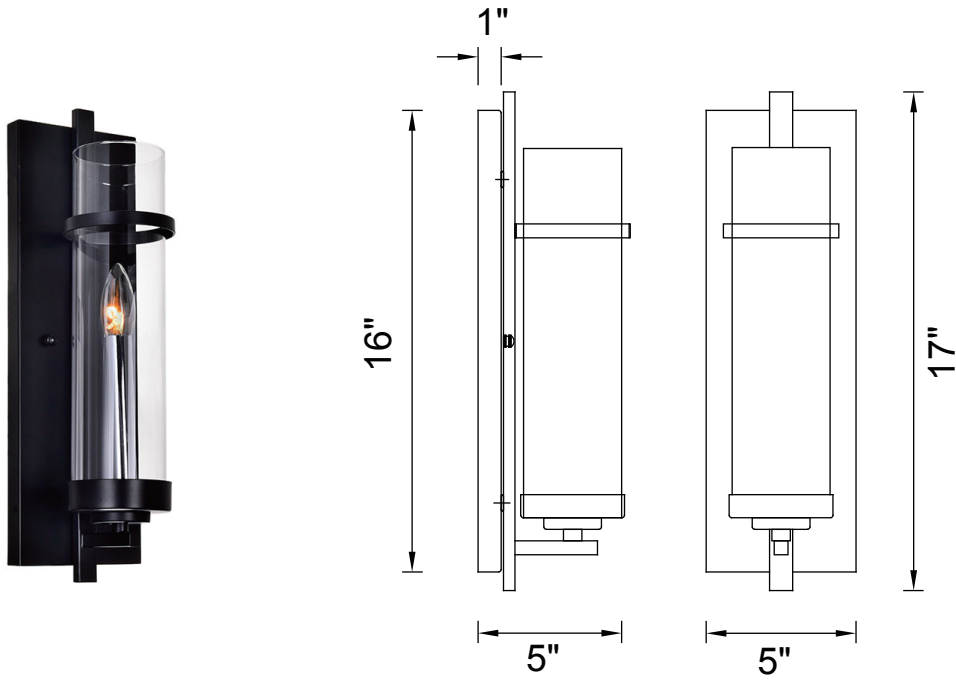

PROJECT: _____
 FIXTURE TYPE: _____
 LOCATION: _____
 CONTACT/PHONE: _____

Item	9827W5-1-101
Collection	SIERRA
Category	Wall Sconce
Finish	Black
Glass	Clear
Crystal	-----
Acrylic	-----

Shade Color	Clear
Min Assembled Height	17"
Max Assembled Height	17"
Width	5"
Length	-----
Extension Wall Mounts	5"
Input	120V AC,60HZ,AC

Lumens	-----
Light Source	E12
Bulb Info.	1x60W
Included	-----
Dimmable	Yes
Colour Temp	-----
Weight	5.4 Lbs

CWI Lighting
 2775 Broadway
 Buffalo, NY 14227
 USA

CWI Lighting
 140 Steelcase Rd. W.
 Markham ON. L3R 3J9
 Canada