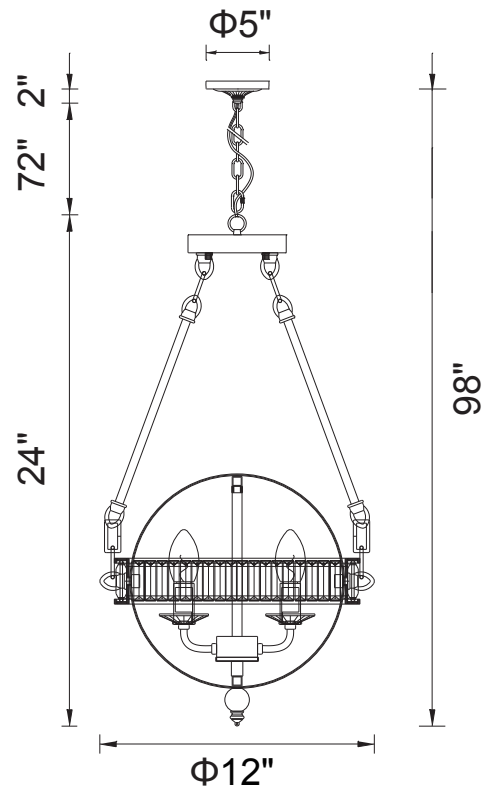

PROJECT: _____

FIXTURE TYPE: _____

LOCATION: _____

CONTACT/PHONE: _____

Item	9957P12-3-601
Collection	ARKANSAS
Category	Mini Pendant
Finish	Chrome
Glass	-----
Crystal	Clear
Acrylic	-----

Shade Color	-----
Min Assembled Height	26"
Max Assembled Height	98"
Width	12"
Length	-----
Extension Wall Mounts	-----
Input	120V AC,60HZ,AC

Lumens	-----
Light Source	E12
Bulb Info.	3x60W
Included	-----
Dimmable	Yes
Colour Temp	-----
Weight	10.14 Lbs