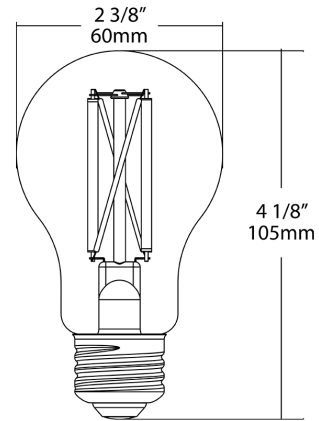

UPC: 192552005302

Color: Clear

Weight: 0.0 lbs

Project:	Type:
Prepared By:	Date:

**Technical Specifications**

**Performance**

**Product Type:**  
Decorative

**Input Wattage:**  
10W

**Bulb Shape:**  
A19

**Enclosure Material:**  
Glass

**Installation**

**Base Type:**  
E26, Medium Screw Base

**Other**

**Warranty:**

RAB warrants that our LED products will be free from defects in materials and workmanship for a period of three (3) years from the date of delivery to the end user, including coverage of light output, color stability, driver performance and fixture finish. RAB's warranty is subject to all terms and conditions found at [rablighting.com/warranty](http://rablighting.com/warranty).

Case and Pallet Dimensions

	QTY	LENGTH (in)	WIDTH (in)	HEIGHT (in)
CASE	12	10.8	8.1	11
PALLET	1080	44.1	38.7	26.7

Dimension

Features

- Replacement for conventional decorative lamps
- Filament LED construction gives a unique traditional look and feel for decorative and ambient applications
- Produces rich and vibrant colors, >90CRI
- Rated for use in enclosed and open fixtures in dry and damp locations
- Longer lifespan compared to legacy equivalents minimizes replacement and maintenance costs
- Title 20 Compliant, ENERGY STAR Compliant, UL Listed
- Smooth uniform dimming down to 10% (See Dimmer Compatibility List)