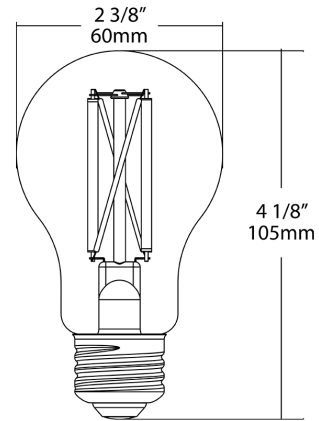

UPC: 192552005319

Color: Clear

Weight: 0.1 lbs

Project:	Type:
Prepared By:	Date:

Technical Specifications

Performance

Product Type:

A-Line

50/60Hz

Construction

Bulb Shape:

A19

Endcap Material:

Nickel-Aluminum

Enclosure Material:

Glass

Case and Pallet Dimensions

	QTY	LENGTH (in)	WIDTH (in)	HEIGHT (in)
CASE	12	10.8	8.1	11
PALLET	1080	44.09	38.74	26.67

Dimension

Features

- Replacement for conventional decorative lamps
- Filament LED construction gives a unique traditional look and feel for decorative and ambient applications
- Produces rich and vibrant colors, >90CRI
- Rated for use in enclosed and open fixtures in dry and damp locations
- Longer lifespan compared to legacy equivalents minimizes replacement and maintenance costs
- Title 20 Compliant, ENERGY STAR Compliant, UL Listed
- Smooth uniform dimming down to 10% (See Dimmer Compatibility List)