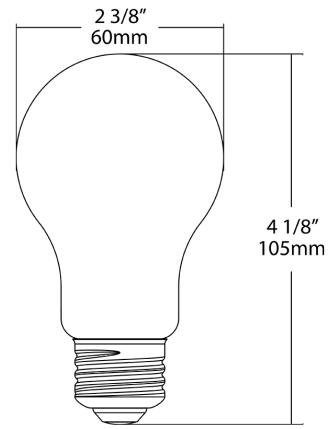

UPC: 192552007344

Color: Clear

Weight: 0.1 lbs

Project:	Type:
Prepared By:	Date:

Technical Specifications

Performance

Product Type:

Decorative

60 Hz

Construction

Bulb Shape:

A19

Endcap Material:

Aluminum

Enclosure Material:

Glass

Case and Pallet Dimensions

	QTY	LENGTH (in)	WIDTH (in)	HEIGHT (in)
CASE	12	10.8	8.1	11
PALLET	1080	44.09	38.74	26.67

Dimension

Features

- Replacement for conventional decorative lamps
- Filament LED construction gives a unique traditional look and feel for decorative and ambient applications
- Produces rich and vibrant colors, >90CRI
- Rated for use in enclosed and open fixtures in dry and damp locations
- Longer lifespan compared to legacy equivalents minimizes replacement and maintenance costs
- Title 20 Compliant, ENERGY STAR Compliant, UL Listed
- Smooth uniform dimming down to 10% (See Dimmer Compatibility List)