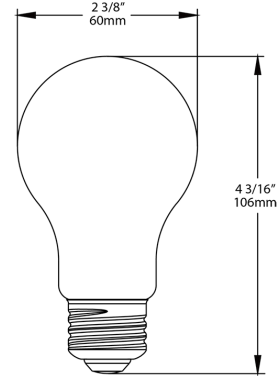

UPC: 019813748795

Color: White

Weight: 0.1 lbs

Project:	Type:
Prepared By:	Date:

Technical Specifications

Performance

Product Type:
Decorative

Input Wattage:
6W

Compliance

UL Listed:
Yes

California Energy Commission (CEC) Status:

Lawful for Sales in California

Case and Pallet Dimensions

	QTY	LENGTH (in)	WIDTH (in)	HEIGHT (in)
CASE	12	10.8	8.2	5
PALLET	1080	38.4	44	37.2

Dimension

Light Distribution

Features

- Replacement for conventional decorative lamps
- Filament LED construction gives a unique traditional look and feel for decorative and ambient applications
- Produces rich and vibrant colors, >90CRI
- Rated for use in enclosed and open fixtures in dry and damp locations
- Longer lifespan compared to legacy equivalents minimizes replacement and maintenance costs
- Title 20 Compliant, ENERGY STAR Compliant, UL Listed
- Smooth uniform dimming down to 10% (See Dimmer Compatibility List)