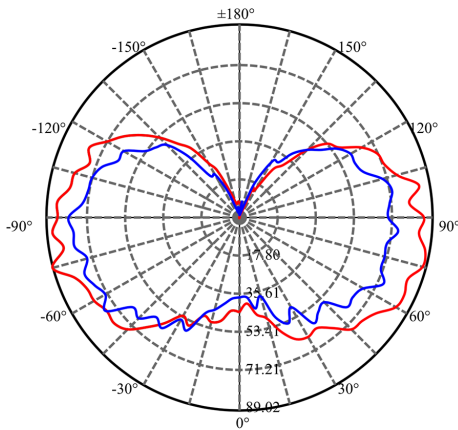

Light Distribution

Features

- Replacement for conventional decorative lamps
- Filament LED construction gives a unique traditional look and feel for decorative and ambient applications
- Produces rich and vibrant colors, >90CRI
- Rated for use in enclosed and open fixtures in dry and damp locations
- Longer lifespan compared to legacy equivalents minimizes replacement and maintenance costs
- Title 20 Compliant, ENERGY STAR Compliant, UL Listed
- Smooth uniform dimming down to 10% (See Dimmer Compatibility List)

Ordering Matrix

Family	Wattage	Base Type	CRI/Color Temp	Type	Finish
A19	9	E26	927	F	C
	5 = 5W 9 = 9W 10 = 10W 13 = 13W	E26 = E26	950 = 90 CRI, 5000K 940 = 90 CRI, 4000K 930 = 90 CRI, 3000K 927 = 90 CRI, 2700K	F = Filament	C = Clear F = Frosted