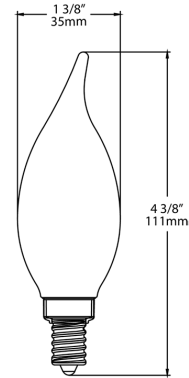

Case and Pallet Dimensions

	QTY	LENGTH (in)	WIDTH (in)	HEIGHT (in)
CASE	12	6.5	4.9	5
PALLET	3180	38.4	46.3	37.2

Dimension