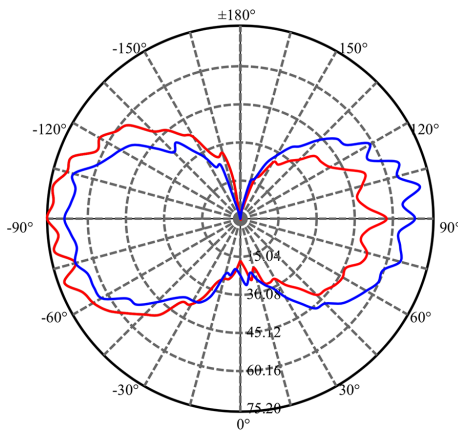

Light Distribution

Features

- Replacement for conventional decorative lamps
- Filament LED construction gives a unique traditional look and feel for decorative and ambient applications
- Produces rich and vibrant colors, >90CRI
- Rated for use in enclosed and open fixtures in dry and damp locations
- Longer lifespan compared to legacy equivalents minimizes replacement and maintenance costs
- Title 20 Compliant, ENERGY STAR Compliant, UL Listed
- Smooth uniform dimming down to 10% (check dimmer compatibility list)

Ordering Matrix

Family	Wattage	Base Type	CRI/Color Temp	Type	Finish
BA11	5	E12	927	F	F
	3 = 3W 5 = 5W	E12 = E12 E26 = E26	927 = 2700K	F = Filament	C = Clear F = Frosted