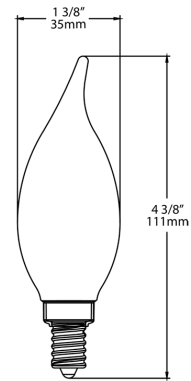

Case and Pallet Dimensions

	QTY	LENGTH (in)	WIDTH (in)	HEIGHT (in)
CASE	12	6.5	4.9	5
PALLET	3180	38.4	46.3	37.2

Dimension