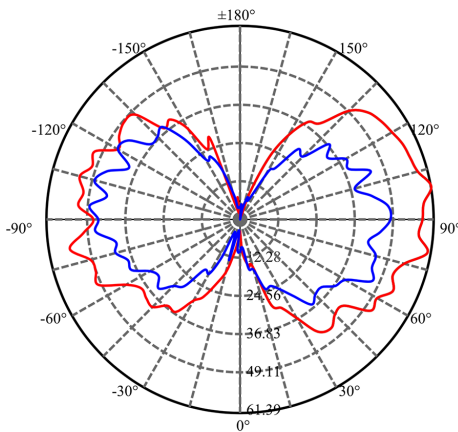

Light Distribution

Features

- Replacement for conventional decorative lamps
- Filament LED construction gives a unique traditional look and feel for decorative and ambient applications
- Produces rich and vibrant colors, >90CRI
- Rated for use in enclosed and open fixtures in dry and damp locations
- Longer lifespan compared to legacy equivalents minimizes replacement and maintenance costs
- Title 20 Compliant, ENERGY STAR Compliant, UL Listed
- Smooth uniform dimming down to 10% (check dimmer compatibility list)

Ordering Matrix

Family	Wattage	Base Type	CRI/Color Temp	Type	Finish
BA11	5	E26	927	F	C
	3 = 3W 5 = 5W	E12 = E12 E26 = E26	927 = 2700K	F = Filament	C = Clear F = Frosted