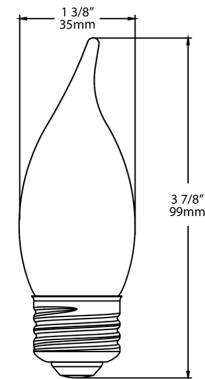

UPC: 019813748603

Color: White

Weight: 0.1 lbs

Project:	Type:
Prepared By:	Date:

Technical Specifications

Performance

Product Type:
Decorative

Input Wattage:
5W

Compliance

ETL Qualified:
Yes

California Energy Commission (CEC) Status:

Lawful for Sales in California

Case and Pallet Dimensions

	QTY	LENGTH (in)	WIDTH (in)	HEIGHT (in)
CASE	12	6.5	4.9	5
PALLET	3180	38.4	46.3	37.2

Dimension

Light Distribution

Features

- Replacement for conventional decorative lamps
- Filament LED construction gives a unique traditional look and feel for decorative and ambient applications
- Produces rich and vibrant colors, >90CRI
- Rated for use in enclosed and open fixtures in dry and damp locations
- Longer lifespan compared to legacy equivalents minimizes replacement and maintenance costs
- Title 20 Compliant, ENERGY STAR Compliant, UL Listed
- Smooth uniform dimming down to 10% (check dimmer compatibility list)