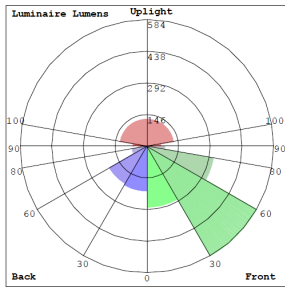

Photometrics: BKH-10W-MCTP-BK-P

BUD Rating: B1-U3-G1