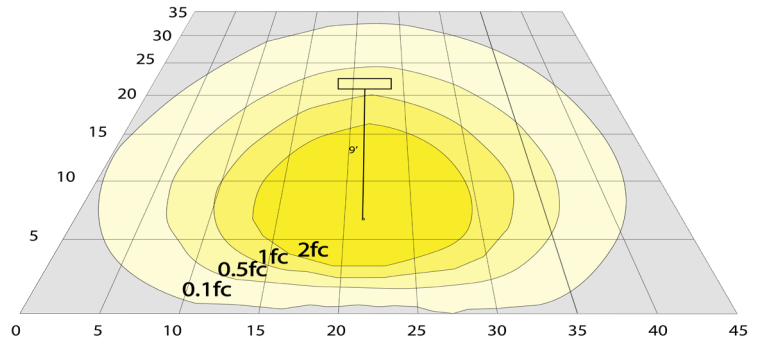

Lighting:

- Dimming: 0-10V Dimming
- Multi Color Temperature & Multi Power/Wattage (Selectable)
- LED Type/Brand: 2835LUMILEDS
- Front: Glass Lens
- Total Lumens: 850LM
- Color Temperatures: 3000K/4000K/5000K
- Color Rendering Index: CRI ≥ 70
- Beam Angle: 100°
- Rated life: 70,000 Hrs

Phone: (877) 805-2252 | Fax: (877) 805-2252
www.westgatemfg.com

WG-ZY-29-2Z

Photometrics: BKH-10W-MCTP-BK-P

BUD Rating: B1-U3-G1

30W 5000K, Area 35'x 45' Mounting Height: 9'

Performance Table: BKH-10W-MCTP-BK-P