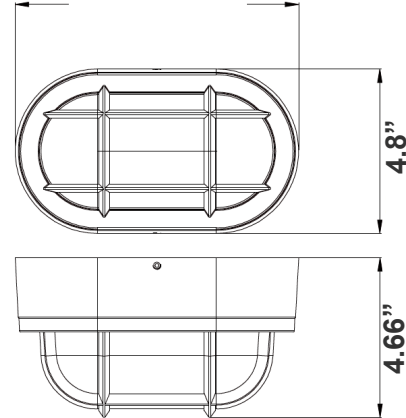

Selection:

Customer Name: _____

Project Name: _____

Note:

8.29"

Type: _____

4.8"(H) x 8.29"(W) x 4.66"(D)

LED Non-Cutoff Wall Pack with Photocell is ideal for general site lighting, loading docks, doorway, pathway and parking areas.