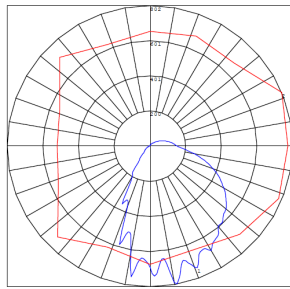

Lighting:

- Dimming: 0-10V Dimming
- Multi Color Temperature & Multi Power/Wattage (Selectable)
- LED Type/Brand: 2835LUMILEDS
- Front: Glass Lens
- Total Lumens: 850LM
- Color Temperatures: 3000K/4000K/5000K
- Color Rendering Index: CRI ≥ 70
- Beam Angle: 100°
- Rated life: 70,000 Hrs

Phone: (877) 805-2252 | Fax: (877) 805-2252
www.westgatemfg.com

WG-ZY-29-2Z

Photometrics: BKH-10W-MCTP-BK-P

BUD Rating: B1-U3-G1

30W 5000K, Area 35'x 45' Mounting Height: 9'

Performance Table: BKH-10W-MCTP-BK-P