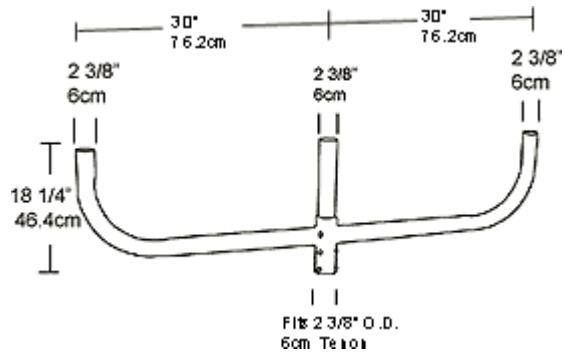

Construction

Finish:

Formulated for high durability and long-lasting color

Bullhorns:

3 tenons for slip fitters. Bullhorns fit 2 3/8" (6cm) O.D. tenons and accommodate 2 3/8" (6cm) slip fitters. Steel tubing.150" and.200" thick welded with (4) 3/8" bolts for securing to pole.

Slipfitters & Wall Brackets:

3/16" thick steel with 1/2" nuts and bolts

Bracket EPA:

2.0.

Weight:

25.6 lbs

Maximum Weight Capacity:

90 lbs per arm.

EPA Maximum Capacity:

4.0 per arm

Other

Patents:

The designs of fixtures are protected under U.S. and international intellectual property laws.

Dimensions

Features

- Easy, secure floodlight mounting
- Double Reinforced weld joints