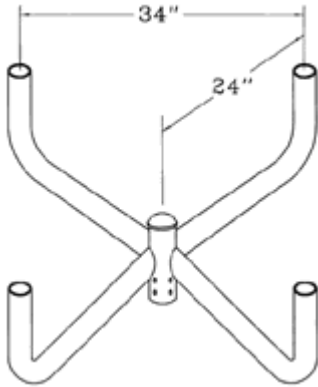

Description:

Bullhorns fit 2 3/8" (6cm) O.D. tenons and accommodate 2 3/8" (6cm) slip fitters Bullhorn bracket safely supports four floodlights each up to 77 pounds & each with max 2.5 EPA per arm includes (4) 3/8" bolts for securing to pole.

Construction

Finish:

Formulated for high durability and long-lasting color

Bracket EPA:

3.3.

Weight:

43 lbs

Maximum Weight Capacity:

77 lbs per arm.

Dimensions

Features

- Easy, secure floodlight mounting
- Double Reinforced weld joints