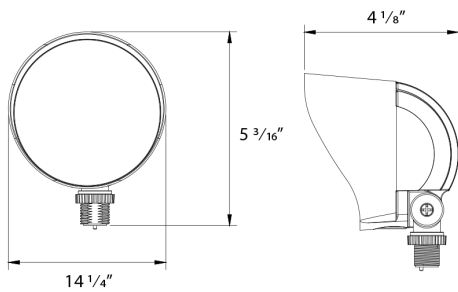

Technical Specifications (continued)

Other

5-Year Limited Warranty:

The RAB 5-year, limited warranty covers light output, driver performance and paint finish. RAB's warranty is subject to all terms and conditions found at rablighting.com/warranty.

Dimensions

Features

- 100,000-hour LED Life
- 120V
- 5-Year, limited warranty

Ordering Matrix

Family	Wattage	Color Temp	Finish	Driver
BULLET	12		VG	
	12 = 12/9/6W 20 = 20/15/10W 2X12 = 24/18/12W 2X20 = 40/30/20W	Blank = 3000/4000/5000K CCT Adjustable	A = Bronze B = Black VG = Verde Green W = White	Blank = 120V, TRIAC Dimming