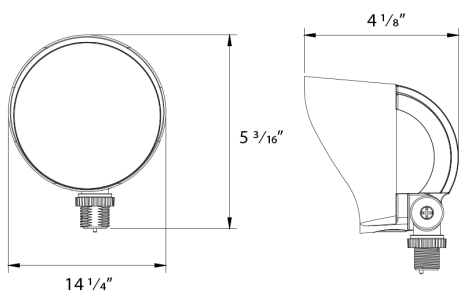

Technical Specifications (continued)

Other

5-Year Limited Warranty:

The RAB 5-year, limited warranty covers light output, driver performance and paint finish. RAB's warranty is subject to all terms and conditions found at rablighting.com/warranty.

Dimensions

Features

- 100,000-hour LED Life
- 120V
- 5-Year, limited warranty

Ordering Matrix

Family	Wattage	Color Temp	Finish	Driver
BULLET	20		B	
	12 = 12/9/6W 20 = 20/15/10W 2X12 = 24/18/12W 2X20 = 40/30/20W	Blank = 3000/4000/5000K CCT Adjustable	A = Bronze B = Black VG = Verde Green W = White	Blank = 120V, TRIAC Dimming