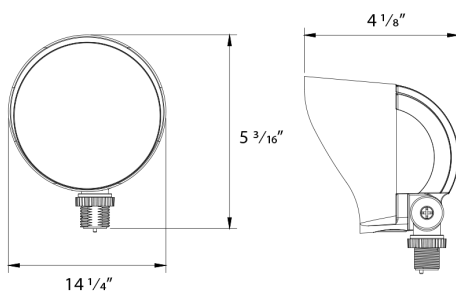

Dimensions

Features

- 100,000-hour LED Life
- 120V
- 5-Year, limited warranty

Ordering Matrix

| Family | Wattage | Color Temp | Finish | Driver |
|--------|--|--|--|-----------------------------|
| BULLET | 20 | | VG | |
| | 12 = 12/9/6W 20 = 20/15/10W 2X12 = 24/18/12W 2X20 = 40/30/20W | Blank = 3000/4000/5000K CCT Adjustable | A = Bronze B = Black VG = Verde Green W = White | Blank = 120V, TRIAC Dimming |