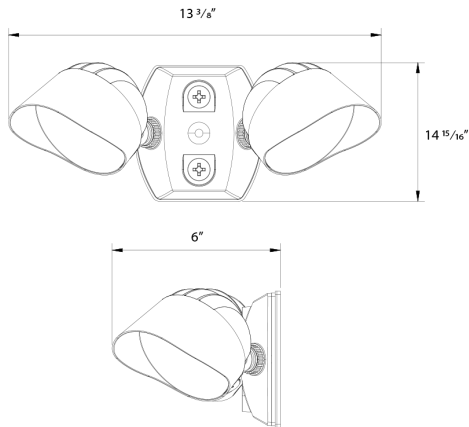

Dimensions

Features

- 100,000-hour LED Life
- 120V
- 5-Year, limited warranty

Ordering Matrix

Family	Wattage	Color Temp	Finish	Driver
BULLET	2X20		W	
	12 = 12/9/6W 20 = 20/15/10W 2X12 = 24/18/12W 2X20 = 40/30/20W	Blank = 3000/4000/5000K CCT Adjustable	A = Bronze B = Black VG = Verde Green W = White	Blank = 120V, TRIAC Dimming