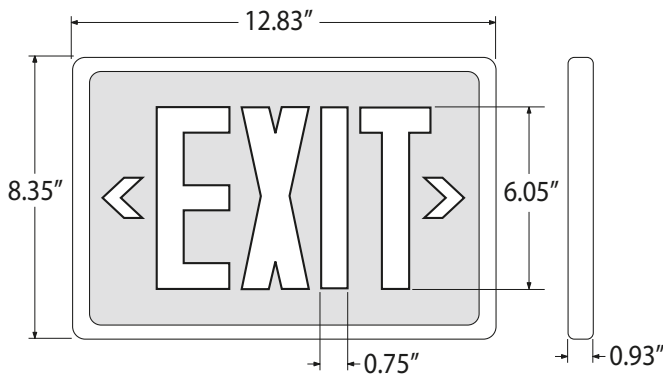

SPECIFICATIONS

ILLUMINATION SOURCE

- Borosilicate (hard) glass
- Internally coated with phosphorescent powder
- Filled with Tritium gas

BRIGHTNESS

- Minimum brightness at time of manufacture of 0.15 foot lamberts.

CONSTRUCTION

- Encased in high-impact, fire-retardant ABS plastic

COMPLIES WITH:

- NFPA Life Safety Code 101
- U.L. 924
- City of Los Angeles
- State of California
- Council of American Building Officials (ICBO, SBCCI)
- OSHA
- USNRC
- ISO 9001

* NO ELECTRICITY

* NO BATTERIES

* ALWAYS ON

* SELF-POWERED

* NO MAINTENANCE

ORDERING INFORMATION

MODEL	LIFE IN YEARS	FRAME COLOUR	FACES	LEGEND COLOUR	ACCESSORIES
BX	10 - 10 Years	GY - Gray	S - Single	RD - Red	WG - Wire Guard
	20 - 20 Years	BK - Black	D - Double	GN - Green	AF - Aluminum Frame
		WH - White		BK - Black	PC - Polycarbonate Window
					PM - Pendant Mount
					SC - Security Cover

ORDERING EXAMPLE: BX-10-BK-S-RD = BX, 10 Year, Black Frame, Single Face Sign with Red Legend