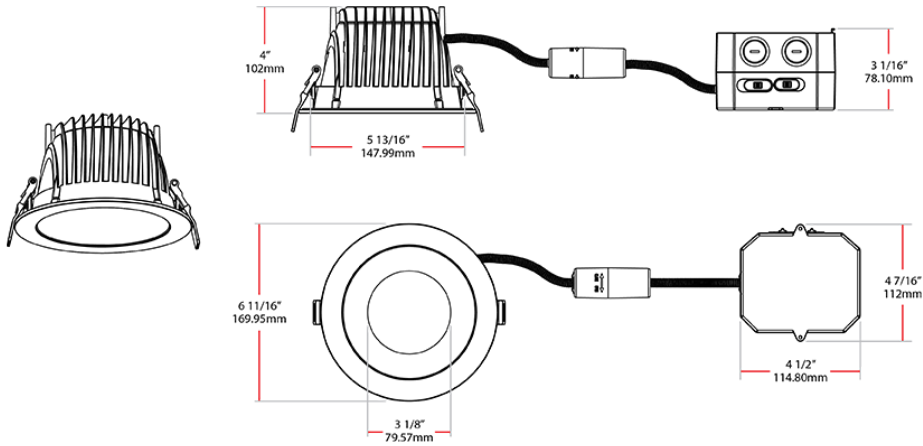

Construction

Size:

6"

Housing Material:

Metal

Finish:

White

Trim Style:

Dimensions

Ordering Matrix

Family	Size	Shape	Wattage	CRI/Color Temp	Driver	Finish
C	6	R	12/18/24	9FA	UNV	W
	3 = 3"	R = Round	5.5/7/8.5 = 5.5/7/8.5W	9FA = 90 CRI, CCT Adjustable	UNV = 120-277V	W = White
	4 = 4"		8/10/11 = 8/10/11W			M = Matte Silver
	6 = 6"		12/18/24 = 12/18/24W			
	8 = 8"		34/46/59 = 34/46/59W			