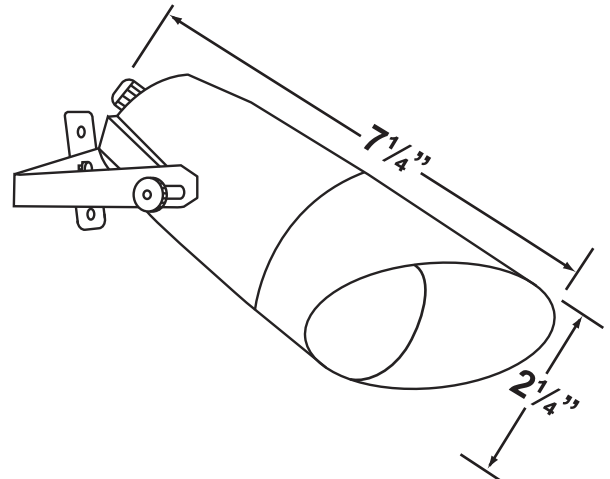

SPECIFICATION SHEET

PRODUCT # : CL-101

•Down Light

• Cast Aluminum

Fixture Specifications:

Housing: Diecast, copper free, aluminum

Finish: Polyester UV powder coated, available in **BK-** Black **BZ-** Bronze, and **WH-** White

Lens: Clear, tempered and heat-resistant flat glass lens.

Socket: Top grade loose bi-pin socket, with spring loaded design.

Lamp: 12V, MR-16, 35W max.
Available in LED (3.5W & 5W) or without lamp.
See the Lamp Guide below for more information.

Wiring: Fixture is prewired with a 5-ft 18-2 SPT1-W direct burial cord. Wire connector available separately. Universal connector (**CX-839**), silicone filled wire nut (**CX-854**) or quick locking wire connector (**CX-LOC**) may be ordered to Corona Lighting.

Gasket: Silicone double gasketed for 'water-tight' sealing

Mounting: Diecast aluminum yoke, with mounting bracket. Fully adjustable for horizontal and vertical alignment.

Electrical Notes: A remote 12V transformer is required. Options are available from Corona Lighting. Voltage range for LED lamps are 9V-17V. Proper grease/lubricant is suggested on threaded parts during installation process.

Warranty: Five (5) year warranty on fixture housing against manufacturer's defects.

3.5W and 5W

AVAILABLE LED LAMPS (Corona LED lamps have a five (5) year limited warranty against manufacturer's defects)

LAMP NUMBER	WATTS	BEAM		COLOR & TEMP.	RATED HOURS	HALOGEN EQUIVALENT
		SPREAD	LUMEN			
L-ED16-3W-SP	3.5	15° Spot	270	2700K	50,000	25 Watt
L-ED16-3W-FL	3.5	45° Flood	270	2700K	50,000	25 Watt
L-ED16-3W-WF	3.5	60° Wide Flood	270	2700K	50,000	25 Watt
L-ED16-5W-SP	5	15° Spot	350	2700K	50,000	40 Watt
L-ED16-5W-FL	5	45° Flood	350	2700K	50,000	40 Watt
L-ED16-5W-WF	5	60° Wide Flood	350	2700K	50,000	40 Watt
L-ED16-COB5W-SP	5	15° Spot	450	2700K	50,000	50 Watt
L-ED16-COB5W-FL	5	38° Flood	450	2700K	50,000	50 Watt
L-ED16-COB5W-WF	5	60° Wide Flood	450	2700K	50,000	50 Watt
L-ED16-COB5W-SP3K	5	15° Spot	470	3000K	50,000	50 Watt
L-ED16-COB5W-FL3K	5	38° Flood	470	3000K	50,000	50 Watt
L-ED16-COB5W-WF3K	5	60° Wide Flood	470	3000K	50,000	50 Watt

■ Single color MR-16 LED available in AMBER, BLUE, GREEN, PURPLE, RED and VIOLET

JOB INFORMATION

TYPE: _____ DATE: _____

JOB NAME & ADDRESS: _____

PRODUCT #: _____

TOTAL QUANTITY: _____

LAMP TYPE & WATTAGE: _____

TRANSFORMER: _____

CONTRACTOR: _____

SPECIFIER: _____

• When ordering LED lamp with a fixture your part number should follow the format below:

• **CL** - **product #** - **color** - **lamp** - **wattage** - **lamp angle**

CL - 101 - BK - L-ED16 - 5W - FL

Example: CL-101-BK-L-ED16-5W-FL

• Corona Lighting reserves the right to make any change and/or improvement to the design and construction of this fixture without further notification.