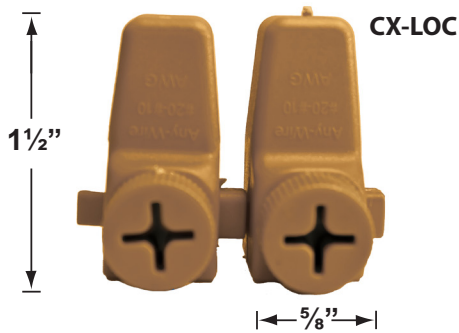

**Gasket:** Silicone double gasketed for 'water-tight' sealing

**Mounting:** Diecast aluminum yoke, with mounting bracket. Fully adjustable for horizontal and vertical alignment.

**Electrical Notes:** A remote 12V transformer is required. Options are available from Corona Lighting. Voltage range for LED lamps are 9V-17V. Proper grease/lubricant is suggested on threaded parts during installation process.

SPECIFIER: \_\_\_\_\_

• When ordering LED lamp with a fixture your part number should follow the format below:

• **CL** - **product #** - **color** - **lamp** - **wattage** - **lamp angle**

CL - 101 - BK - L-ED16 - 5W - FL

Example: CL-101-BK-L-ED16-5W-FL

• Corona Lighting reserves the right to make any change and/or improvement to the design and construction of this fixture without further notification.

### Cable Connectors

- CX-854 Direct Burial Silicone Filled Wire Nut, **Tan**
- CX-858 Speedy Cable Connector, Supply Cable up to 10-2, **Black**
- CX-839 Universal cable connector, Supply cable up to 8-2, one/Pack **Black**
- CX-LOC Quick-Locking Silicone Filled Wire Connector, 25 Sets (50 per Pack)