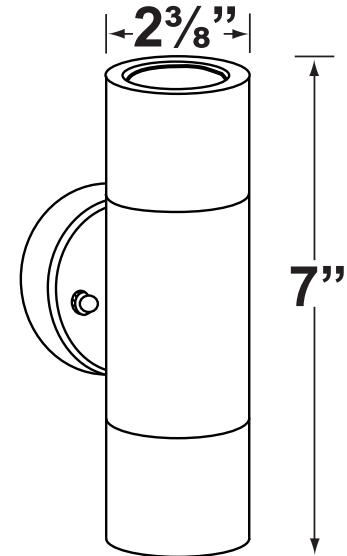

(213) 747-4500 (213) 747-3234

ARCHITECTURAL GRADE SERIES

SPECIFICATION SHEET

E-Mail: sales@coronalighting.com

PRODUCT # : CL-102B-AB

• Down Lights

• Cast Brass

Fixture Specifications:

Housing: Corrosion resistant cast brass.

Finish: **AB- Antique Bronze.** Natural toning process. AB finish will vary due to artistic process. Also available in **GM** finish.

Lens: Clear and heat resistant tempered flat glass

Socket: Top grade fixed ceramic bi-pin socket, with lamp retention clip to securely hold lamp in place.

Lamp: Two 12V, MR-16, 50W max. Available in 2xLED (3.5W & 5W) or without lamps. See the Lamp Guide below for more information.

Wiring: Fixture is prewired with a 25-ft 18-2 SPT2-W direct burial cord. Wire connector sold separately. Universal connector (**CX-839**), silicone filled wire nut (**CX-854**) or quick locking wire connector (**CX-LOC**) are available from Corona Lighting.

Gasket: Silicone gaskets for water-tight sealing

Mounting: Stainless Steel mounting screws with anchor bolts

Applications: Outdoor Living Spaces, Porches, Garages and Pergolas

Electrical Notes: A remote 12V transformer is required. Options are available from Corona Lighting. Voltage range for LED lamps are 9V-17V. Proper grease/lubricant is suggested on threaded parts during installation process.

Warranty: Limited lifetime warranty on fixture housing against manufacturer's defects.

AVAILABLE LED LAMPS (Corona LED lamps have a five (5) year limited warranty against manufacturer's defects)

LAMP NUMBER	WATTS	BEAM		COLOR & TEMP.	RATED HOURS	HALOGEN EQUIVALENT
		SPREAD	LUMEN			
L-ED16-3W-SP	3.5	15° Spot	270	2700K	50,000	25 Watt
L-ED16-3W-FL	3.5	45° Flood	270	2700K	50,000	25 Watt
L-ED16-3W-WF	3.5	60° Wide Flood	270	2700K	50,000	25 Watt
L-ED16-5W-SP	5	15° Spot	350	2700K	50,000	40 Watt
L-ED16-5W-FL	5	45° Flood	350	2700K	50,000	40 Watt
L-ED16-5W-WF	5	60° Wide Flood	350	2700K	50,000	40 Watt
L-ED16-COB5W-SP	5	15° Spot	450	2700K	50,000	50 Watt
L-ED16-COB5W-FL	5	38° Flood	450	2700K	50,000	50 Watt
L-ED16-COB5W-WF	5	60° Wide Flood	450	2700K	50,000	50 Watt
L-ED16-COB5W-SP3K	5	15° Spot	470	3000K	50,000	50 Watt
L-ED16-COB5W-FL3K	5	38° Flood	470	3000K	50,000	50 Watt
L-ED16-COB5W-WF3K	5	60° Wide Flood	470	3000K	50,000	50 Watt

■ Single color MR-16 LED available in AMBER, BLUE, GREEN, PURPLE, RED and VIOLET

• When ordering LED lamp with a fixture your part number should follow the format below:

• CL - **product #** - **lamp** - **wattage** - **lamp angle**
CL - 102B-AB - L-ED16 - 3W - SP

Example: CL-102B-AB-L-ED16-3W-SP

• Corona Lighting reserves the right to make any change and/or improvement to the design and construction of this fixture without further notification.

JOB INFORMATION

TYPE: DATE:

JOB NAME & ADDRESS:

PRODUCT #:

TOTAL QUANTITY:

LAMP TYPE & WATTAGE:

TRANSFORMER:

CONTRACTOR:

SPECIFIER: