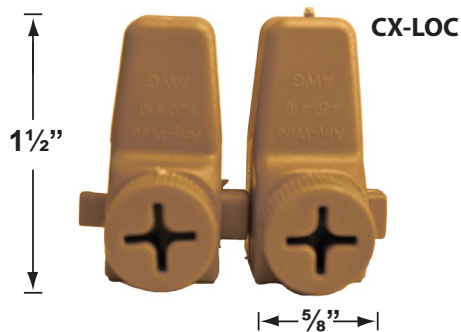

PRODUCT # : CL-102B-AB

• Down Lights

• Cast Brass

Fixture Specifications:

Housing: Corrosion resistant cast brass.

Finish: **AB- Antique Bronze.** Natural toning process. AB finish will vary due to artistic process. Also available in **GM** finish.

■ Single color MR-16 LED available in AMBER, BLUE, GREEN, PURPLE, RED and VIOLET

• When ordering LED lamp with a fixture your part number should follow the format below:

• CL - **product #** - **lamp** - **wattage** - **lamp angle**
 CL - 102B-AB - L-ED16 - 3W - SP

JOB NAME & ADDRESS:

PRODUCT #:

TOTAL QUANTITY:

LAMP TYPE & WATTAGE:

TRANSFORMER:

CONTRACTOR:

SPECIFIER:

PRODUCT # : CL-102B-AB

Down Lights

• Cast Brass

Cable Connectors

- CX-854 Direct Burial Silicone Filled Wire Nut, **Tan**
- CX-858 Speedy Cable Connector, Supply Cable up to 10-2, **Black**
- CX-839 Universal cable connector, Supply cable up to 8-2, one/Pack **Black**
- CX-LOC Quick-Locking Silicone Filled Wire Connector, 25 Sets (50 per Pack)