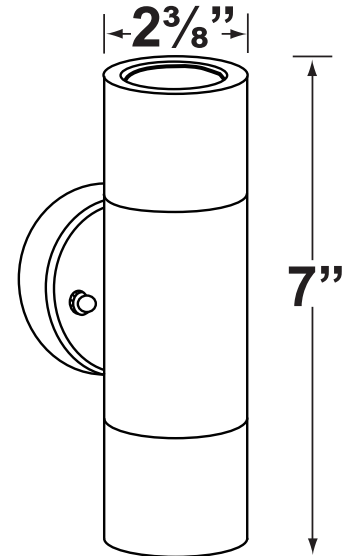

SPECIFICATION SHEET

PRODUCT # : CL-102B-GM

• Down Lights

• Cast Brass

Fixture Specifications:

Housing: Corrosion resistant cast brass.

Finish: **GM- Gun Metal.** Natural toning process. GM finish will vary due to artistic process. Also available in **AB** finish.

Lens: Clear and heat resistant tempered flat glass

Socket: Top grade fixed ceramic bi-pin socket, with lamp retention clip to securely hold lamp in place.

Lamp: Two 12V, MR-16, 50W max. Available in 2xLED (3.5W or 5W) or without lamps. See the Lamp Guide below for more information.

Wiring: Fixture is prewired with a 25-ft 18-2 SPT2-W direct burial cord. Wire connector sold separately. Universal connector (**CX-839**), silicone filled wire nut (**CX-854**) or quick locking wire connector (**CX-LOC**) are available from Corona Lighting.

Gasket: Silicone gaskets for water-tight sealing

Mounting: Stainless Steel mounting screws with anchor bolts

Applications: Outdoor Living Spaces, Porches, Garages and Pergolas

Electrical Notes: A remote 12V transformer is required. Options are available from Corona Lighting. Voltage range for LED lamps are 9V-17V. Proper grease/lubricant is suggested on threaded parts during installation process.

Warranty: Limited lifetime warranty on fixture housing against manufacturer's defects.

AVAILABLE LED LAMPS (Corona LED lamps have a five (5) year limited warranty against manufacturer's defects)

LAMP NUMBER	WATTS	BEAM		COLOR & TEMP.	RATED HOURS	HALOGEN EQUIVALENT
		SPREAD	LUMEN			
L-ED16-3W-SP	3.5	15° Spot	270	2700K	50,000	25 Watt
L-ED16-3W-FL	3.5	45° Flood	270	2700K	50,000	25 Watt
L-ED16-3W-WF	3.5	60° Wide Flood	270	2700K	50,000	25 Watt
L-ED16-5W-SP	5	15° Spot	350	2700K	50,000	40 Watt
L-ED16-5W-FL	5	45° Flood	350	2700K	50,000	40 Watt
L-ED16-5W-WF	5	60° Wide Flood	350	2700K	50,000	40 Watt
L-ED16-COB5W-SP	5	15° Spot	450	2700K	50,000	50 Watt
L-ED16-COB5W-FL	5	38° Flood	450	2700K	50,000	50 Watt
L-ED16-COB5W-WF	5	60° Wide Flood	450	2700K	50,000	50 Watt
L-ED16-COB5W-SP3K	5	15° Spot	470	3000K	50,000	50 Watt
L-ED16-COB5W-FL3K	5	38° Flood	470	3000K	50,000	50 Watt
L-ED16-COB5W-WF3K	5	60° Wide Flood	470	3000K	50,000	50 Watt

■ Single color MR-16 LED available in AMBER, BLUE, GREEN, PURPLE, RED and VIOLET

JOB INFORMATION

TYPE: _____ DATE: _____

JOB NAME & ADDRESS: _____

PRODUCT #: _____

TOTAL QUANTITY: _____

LAMP TYPE & WATTAGE: _____

TRANSFORMER: _____

CONTRACTOR: _____

SPECIFIER: _____

• When ordering LED lamp with a fixture your part number should follow the format below:

• CL - **product #** - **lamp** - **wattage** - **lamp angle**

CL - 102B-GM - L-ED16 - 3W - SP

Example: CL-102B-GM-L-ED16-3W-SP

• Corona Lighting reserves the right to make any change and/or improvement to the design and construction of this fixture without further notification.