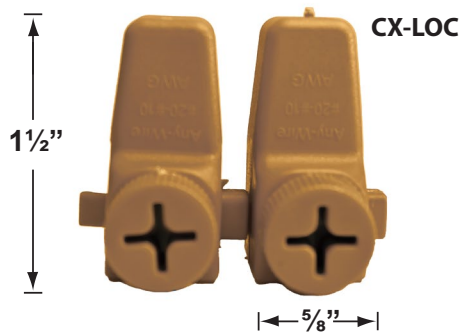

SPECIFIER: \_\_\_\_\_

• When ordering LED lamp with a fixture your part number should follow the format below:

• CL - **product #** - **lamp** - **wattage** - **lamp angle**

CL - 102B-GM - L-ED16 - 3W - SP

Example: CL-102B-GM-L-ED16-3W-SP

• Corona Lighting reserves the right to make any change and/or improvement to the design and construction of this fixture without further notification.

### Cable Connectors

- CX-854 Direct Burial Silicone Filled Wire Nut, **Tan**
- CX-858 Speedy Cable Connector, Supply Cable up to 10-2, **Black**
- CX-839 Universal cable connector, Supply cable up to 8-2, one/Pack **Black**
- CX-LOC Quick-Locking Silicone Filled Wire Connector, 25 Sets (50 per Pack)