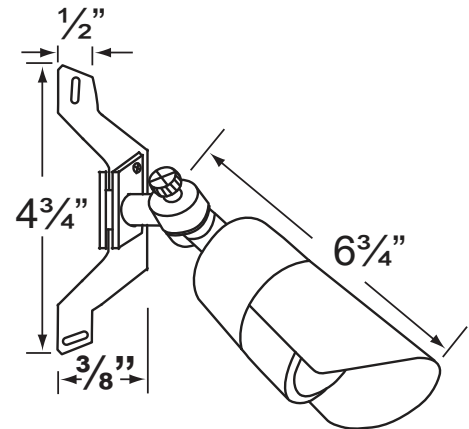

ACCESSORY

Mounting Bracket

CX-709B-AB

AB- Antique Bronze

Fixtures also available with CX-709B-AB
Price remains the same as listed.

AVAILABLE LED LAMPS (Corona LED lamps have a five (5) year limited warranty against manufacturer's defects)

LAMP NUMBER	WATTS	SPREAD	LUMEN	TEMP.
L-ED16-3W-SP	3.5	15° Spot	270	2700K
L-ED16-3W-FL	3.5	45° Flood	270	2700K
L-ED16-3W-WF	3.5	60° Wide Flood	270	2700K
L-ED16-5W-SP	5	15° Spot	350	2700K
L-ED16-5W-FL	5	45° Flood	350	2700K
L-ED16-5W-WF	5	60° Wide Flood	350	2700K
L-ED16-COB5W-SP	5	15° Spot	450	2700K
L-ED16-COB5W-FL	5	38° Flood	450	2700K
L-ED16-COB5W-WF	5	60° Wide Flood	450	2700K
L-ED16-COB5W-SP3K	5	15° Spot	470	3000K
L-ED16-COB5W-FL3K	5	38° Flood	470	3000K
L-ED16-COB5W-WF3K	5	60° Wide Flood	470	3000K

■ Single color MR-16 LED available in AMBER, BLUE, GREEN, PURPLE, RED and VIOLET

JOB INFORMATION

TYPE: DATE:

JOB NAME & ADDRESS:

PRODUCT #:

TOTAL QUANTITY:

LAMP TYPE & WATTAGE:

TRANSFORMER:

CONTRACTOR:

SPECIFIER:

• When ordering LED lamp with a fixture your part number should follow the format below:

• **CL** - **product #** - **lamp** - **wattage** - **lamp angle**
CL - 114B-AB - L-ED16 - 5W - FL

Example: CL-114B-AB-L-ED16-5W-FL

• Corona Lighting reserves the right to make any change and/or improvement to the design and construction of this fixture without further notification.