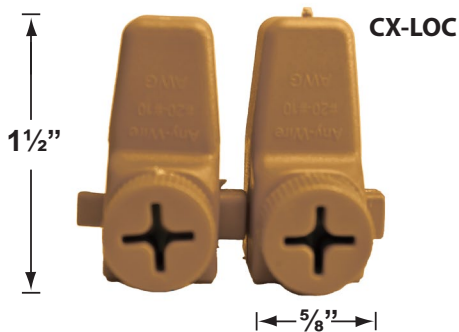

SPECIFICATION SHEET

PRODUCT # : CL-114B-AB

•Down Lights

• Cast Brass

Fixture Specifications:

Housing & Shroud: Corrosion Resistant Cast Brass.

Finish: **AB- Antique Bronze.** Natural toning process. AB finish will vary due to artistic process. Also available in **GM**, and **RC** finishes

CONTRACTOR:

SPECIFIER:

• When ordering LED lamp with a fixture your part number should follow the format below:

• **CL** - **product #** - **lamp** - **wattage** - **lamp angle**
CL - 114B-AB - L-ED16 - 5W - FL

Example: CL-114B-AB-L-ED16-5W-FL

• Corona Lighting reserves the right to make any change and/or improvement to the design and construction of this fixture without further notification.

PRODUCT # : CL-114B-AB

Down Lights

• Cast Brass

Cable Connectors

- CX-854 Direct Burial Silicone Filled Wire Nut, **Tan**
- CX-858 Speedy Cable Connector, Supply Cable up to 10-2, **Black**
- CX-839 Universal cable connector, Supply cable up to 8-2, one/Pack **Black**
- CX-LOC Quick-Locking Silicone Filled Wire Connector, 25 Sets (50 per Pack)