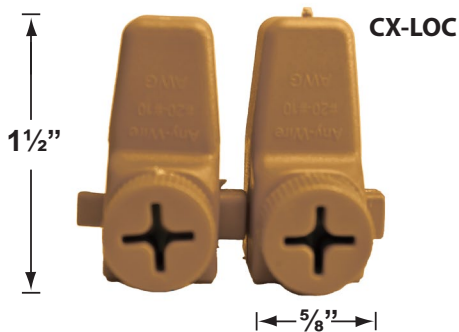

SPECIFICATION SHEET

PRODUCT # : CL-114B-GM

• Down Lights

• Cast Brass

Fixture Specifications:

Housing & Shroud: Corrosion Resistant Cast Brass.

Finish: **GM- Gun Metal.** Natural toning process. GM finish will vary due to artistic process. Also available in **AB**, and **RC** finishes

CONTRACTOR:

SPECIFIER:

• When ordering LED lamp with a fixture your part number should follow the format below:

• **CL** - **product #** - **lamp** - **wattage** - **lamp angle**
CL - 114B-GM - L-ED16 - 5W - FL

Example: CL-114B-GM-L-ED16-5W-FL

• Corona Lighting reserves the right to make any change and/or improvement to the design and construction of this fixture without further notification.

PRODUCT # : CL-114B-GM

Down Lights

• Cast Brass

Cable Connectors

- CX-854 Direct Burial Silicone Filled Wire Nut, **Tan**
- CX-858 Speedy Cable Connector, Supply Cable up to 10-2, **Black**
- CX-839 Universal cable connector, Supply cable up to 8-2, one/Pack **Black**
- CX-LOC Quick-Locking Silicone Filled Wire Connector, 25 Sets (50 per Pack)