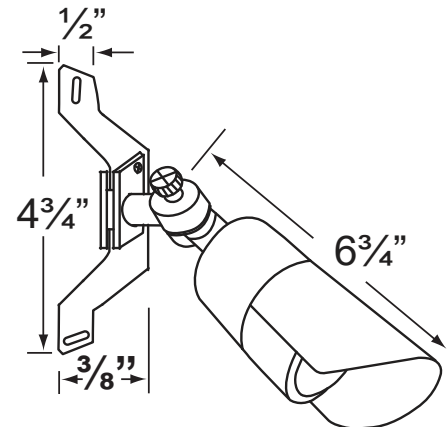

ACCESSORY

Mounting Bracket

CX-719B-GM
GM- Gun Metal

Fixtures comes standard with CX-719B-GM.

CX-709B-GM also available (shown above)

AVAILABLE LED LAMPS (Corona LED lamps have a five (5) year limited warranty against manufacturer's defects)

LAMP NUMBER	WATTS	SPREAD	LUMEN	TEMP.
L-ED16-3W-SP	3.5	15° Spot	270	2700K
L-ED16-3W-FL	3.5	45° Flood	270	2700K
L-ED16-3W-WF	3.5	60° Wide Flood	270	2700K
L-ED16-5W-SP	5	15° Spot	350	2700K
L-ED16-5W-FL	5	45° Flood	350	2700K
L-ED16-5W-WF	5	60° Wide Flood	350	2700K
L-ED16-COB5W-SP	5	15° Spot	450	2700K
L-ED16-COB5W-FL	5	38° Flood	450	2700K
L-ED16-COB5W-WF	5	60° Wide Flood	450	2700K
L-ED16-COB5W-SP3K	5	15° Spot	470	3000K
L-ED16-COB5W-FL3K	5	38° Flood	470	3000K
L-ED16-COB5W-WF3K	5	60° Wide Flood	470	3000K

■ Single color MR-16 LED available in AMBER, BLUE, GREEN, PURPLE, RED and VIOLET

JOB INFORMATION

TYPE: _____ DATE: _____

JOB NAME & ADDRESS: _____

PRODUCT #:

TOTAL QUANTITY:

LAMP TYPE & WATTAGE:

TRANSFORMER:

CONTRACTOR:

SPECIFIER:

• When ordering LED lamp with a fixture your part number should follow the format below:

• **CL** - **product #** - **lamp** - **wattage** - **lamp angle**
CL - 114B-GM - L-ED16 - 5W - FL

Example: CL-114B-GM-L-ED16-5W-FL

• Corona Lighting reserves the right to make any change and/or improvement to the design and construction of this fixture without further notification.