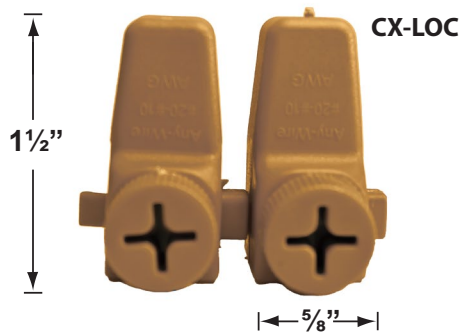

SPECIFICATION SHEET

PRODUCT # : CL-115

• Down Light

• Aluminum

Fixture Specifications:

Housing: Die-cast aluminum

Finish: Polyester UV powder coated, available in **BK-** Black, **BZ-** Bronze, **GT-** Granite, **RT-** Rust, **VG-** Verde Green, **WH-** White.

Down Lights

• Aluminum

Cable Connectors

- CX-854 Direct Burial Silicone Filled Wire Nut, **Tan**
- CX-858 Speedy Cable Connector, Supply Cable up to 10-2, **Black**
- CX-839 Universal cable connector, Supply cable up to 8-2, one/Pack **Black**
- CX-LOC Quick-Locking Silicone Filled Wire Connector, 25 Sets (50 per Pack)