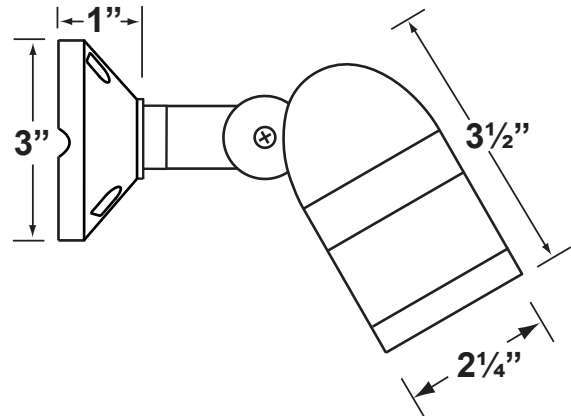

3.5W and 5W

AVAILABLE LED LAMPS (Corona LED lamps have a five (5) year limited warranty against manufacturer's defects)

LAMP NUMBER	WATTS	BEAM		COLOR & TEMP.	RATED HOURS	HALOGEN EQUIVALENT
		SPREAD	LUMEN			
L-ED16-3W-SP	3.5	15° Spot	270	2700K	50,000	25 Watt
L-ED16-3W-FL	3.5	45° Flood	270	2700K	50,000	25 Watt
L-ED16-3W-WF	3.5	60° Wide Flood	270	2700K	50,000	25 Watt
L-ED16-5W-SP	5	15° Spot	350	2700K	50,000	40 Watt
L-ED16-5W-FL	5	45° Flood	350	2700K	50,000	40 Watt
L-ED16-5W-WF	5	60° Wide Flood	350	2700K	50,000	40 Watt
L-ED16-COB5W-SP	5	15° Spot	450	2700K	50,000	50 Watt
L-ED16-COB5W-FL	5	38° Flood	450	2700K	50,000	50 Watt
L-ED16-COB5W-WF	5	60° Wide Flood	450	2700K	50,000	50 Watt
L-ED16-COB5W-SP3K	5	15° Spot	470	3000K	50,000	50 Watt
L-ED16-COB5W-FL3K	5	38° Flood	470	3000K	50,000	50 Watt
L-ED16-COB5W-WF3K	5	60° Wide Flood	470	3000K	50,000	50 Watt

■ Single color MR-16 LED available in AMBER, BLUE, GREEN, PURPLE, RED and VIOLET

JOB INFORMATION

TYPE: _____ DATE: _____

JOB NAME & ADDRESS: _____

PRODUCT #: _____

TOTAL QUANTITY: _____

LAMP TYPE & WATTAGE: _____

TRANSFORMER: _____

CONTRACTOR: _____

SPECIFIER: _____

• When ordering LED lamp with a fixture your part number should follow the format below:

• CL - product # - color - lamp - wattage - lamp angle

CL - 115 - BK - L-ED16 - 5W - FL

Example: CL-115-BK-L-ED16-5W-FL

• Corona Lighting reserves the right to make any change and/or improvement to the design and construction of this fixture without further notification.