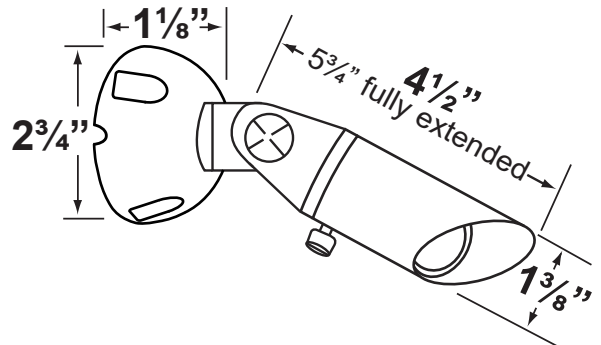

SPECIFICATION SHEET

PRODUCT # : CL-130B-AB

• Down Light

• Cast Brass

Fixture Specifications:

Housing: Corrosion resistant solid brass.
Shroud is adjustable and extendable.

Finish: **AB- Antique Bronze.** Natural toning process. AB finish will vary due to artistic process. Fixture also available in **GM- Gun Metal.**

Lens: Clear and heat resistant tempered flat glass.

Socket: Top grade fixed ceramic bi-pin socket, with lamp retention clip to securely hold lamp in place

Lamp: 12V MR-8, 2.5W max.
Available in 2.5W LED or without lamp.
See lamp guide below for more information.

Wiring: Fixture is prewired with a 5-ft 18-2 SPT2-W direct burial cord. Wire connector sold separately. Universal connector (**CX-839**), gel filled wire nut (**CX-854**) or quick locking wire connector (**CX-LOC**) is available from Corona Lighting.

Gasket: Silicone gasket for water tight sealing.

Knuckle: Adjustable cast brass knuckle with thumb screw.

Mounting: Brass round Canopy with 1/2" NPT threaded female hub. CX-719B Brass mounting bracket is also available.

Electrical Notes: A remote 12V transformer is required. Options are available from Corona Lighting. Voltage range for LED lamps are 10V-30V. Some assembly needed. Proper grease/lubricant is suggested on threaded parts during installation.

Warranty: Limited lifetime warranty on fixture housing against manufacturer's defects.

ACCESSORY

Mounting Bracket

CX-719B-AB
AB- Antique Bronze

Fixture is also available with CX-719B-AB. Price remains the same as listed.

AVAILABLE LED LAMPS (Corona LED lamps have a five (5) year limited warranty against manufacturer's defects)

LAMP NUMBER	WATTS	SPREAD	LUMEN	TEMP.
L-ED8-2.5W	2.5	38° FL	180	2700K

JOB INFORMATION

TYPE: _____ DATE: _____

JOB NAME & ADDRESS: _____

PRODUCT #:

TOTAL QUANTITY:

LAMP TYPE & WATTAGE:

TRANSFORMER:

CONTRACTOR:

SPECIFIER:

• When ordering LED lamp with a fixture your part number should follow the format below:

• **CL** - **product #** - **lamp** - **wattage**
CL - 130B-AB - L-ED8 - 2.5W

Example: CL-130B-AB-L-ED8-2.5W

• Corona Lighting reserves the right to make any change and/or improvement to the design and construction of this fixture without further notification.