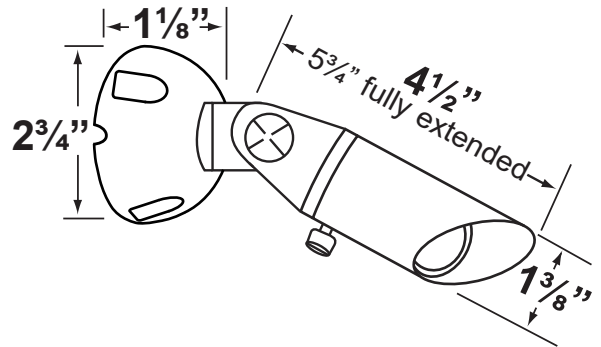

SPECIFICATION SHEET

PRODUCT # : CL-130B-GM

• Down Light

• Cast Brass

Fixture Specifications:

Housing: Corrosion resistant cast brass.
Shroud is removable and adjustable.

Finish: **GM- Gun Metal.**
Natural toning process. GM will vary due to artistic process. Also available in **AB- Antique Bronze** finish.

Lens: Clear and heat resistant tempered flat glass.

Socket: Top grade fixed ceramic bi-pin socket, with lamp retention clip to securely hold lamp in place.

Lamp: 12V MR-8, 2.5W max.
Available in 2.5W LED or without lamp.
See lamp guide below for more information.

Wiring: Fixture is prewired with a 5-ft 18-2 SPT2-W direct burial cord. Wire connector sold separately. Universal connector (**CX-839**), gel filled wire nut (**CX-854**) or quick locking wire connector (**CX-LOC**) is available from Corona Lighting.

Gasket: Silicone gasket for water tight sealing.

Knuckle: Adjustable cast brass knuckle with thumb screw and 1/2" NPT threaded male hub on bottom.

Mounting: Brass round canopy with 1/2" NPT threaded female hub. Brass mounting bracket (CX-719) is also available.

Electrical Notes: A remote 12V transformer is required. Options are available from Corona Lighting. Voltage range for LED lamps are 10V-30V. Some assembly needed. Proper grease/lubricant is suggested on threaded parts during installation.

Warranty: Limited lifetime warranty on fixture housing against manufacturer's defects.

ACCESSORY

Mounting Bracket

CX-719B-GM
GM- Gun Metal

Fixtures also available with CX-719B-GM. Price remains the same as listed.

AVAILABLE LED LAMPS (Corona LED lamps have a five (5) year limited warranty against manufacturer's defects)

LAMP NUMBER	WATTS	SPREAD	LUMEN	TEMP.
L-ED8-2.5W	2.5	38° FL	180	2700K

JOB INFORMATION

TYPE: _____ DATE: _____

JOB NAME & ADDRESS: _____

PRODUCT #: _____

TOTAL QUANTITY: _____

LAMP TYPE & WATTAGE: _____

TRANSFORMER: _____

CONTRACTOR: _____

SPECIFIER: _____

• When ordering LED lamp with a fixture your part number should follow the format below:

• **CL** - **product #** - **lamp** - **wattage**
CL - 130B-GM - L-ED8 - 2.5W

Example: CL-130B-GM-L-ED8-2.5W

• Corona Lighting reserves the right to make any change and/or improvement to the design and construction of this fixture without further notification.