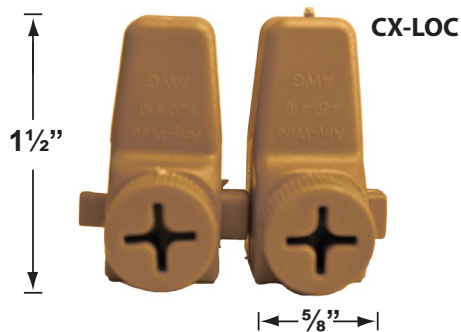

SPECIFIER:

• When ordering LED lamp with a fixture your part number should follow the format below:

• CL - product # - lamp wattage lamp angle

CL - 132B-AB - L-ED16 - 5W - FL

Example: CL-132B-AB-L-ED16-5W-FL

### Cable Connectors

- CX-854 Direct Burial Silicone Filled Wire Nut, **Tan**
- CX-858 Speedy Cable Connector, Supply Cable up to 10-2, **Black**
- CX-839 Universal cable connector, Supply cable up to 8-2, one/Pack **Black**
- CX-LOC Quick-Locking Silicone Filled Wire Connector, 25 Sets (50 per Pack)