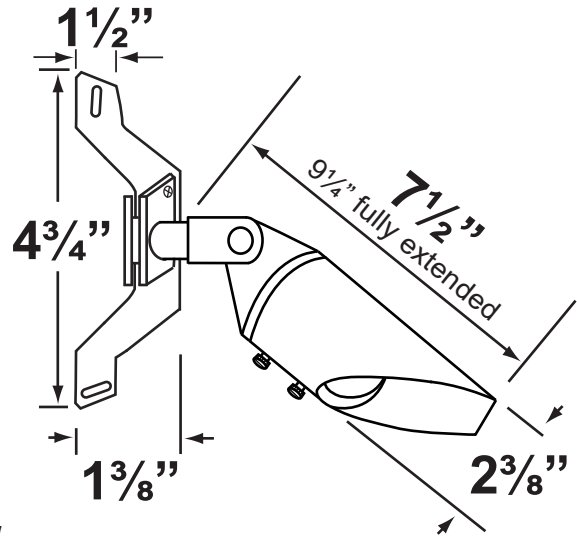

SPECIFICATION SHEET

PRODUCT # : CL-132B-AB

•Down Lights

• Cast Brass

Fixture Specifications:

Housing & Shroud: Corrosion Resistant Cast Brass.
Shroud is adjustable and extendable.

Finish: **AB- Antique Bronze.** Natural toning process.
AB finish will vary due to artistic process.
Also available in **GM** finish.

Lens: Clear and heat resistant tempered flat glass.

Socket: Top grade fixed ceramic bi-pin socket, with lamp retention clip to securely hold lamp in place.

Lamp: 12V, MR-16, 50W max.
Available in LED (3.5W & 5W) or without lamp.
See the Lamp Guide below for more information.

Wiring: Fixture is prewired with a 5-ft 18-2 SPT2-W direct burial cord. Wire connector available separately. Universal connector (**CX-839**), quick-locking wire connector (**CX-LOC**) or silicone filled wire nut (**CX-854**) may be ordered to Corona Lighting.

Gasket: Silicone gasket for water tight sealing.

Knuckle: Adjustable cast brass knuckle with thumb screw.

Mounting: Brass mounting bracket with 1/2" NPT threaded female hub. CX-709B Brass Canopy mounting is also available.

Electrical Notes: A remote 12V transformer is required. Options are available from Corona Lighting. Voltage range for LED lamps are 9V-17V. Some assembly needed. Proper grease/lubricant is suggested on threaded parts during installation.

Warranty: Limited lifetime warranty on fixture housing against manufacturer's defects.

3.5W and 5W

ACCESSORY

Mounting Bracket

CX-709B-AB

AB- Antique Bronze

Fixtures also available with CX-709B-AB. Price remains the same as listed.

AVAILABLE LED LAMPS (Corona LED lamps have a five (5) year limited warranty against manufacturer's defects)