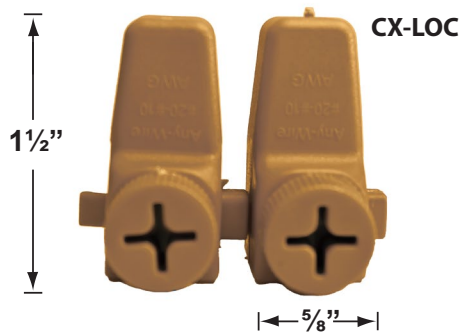

SPECIFICATION SHEET

PRODUCT # : CL-135B-AB

•Down Lights

• Cast Brass

Fixture Specifications:

Housing & Shroud: Corrosion Resistant Cast Brass.

Finish: **AB- Antique Bronze.** Natural toning process. AB finish will vary due to artistic process. Also available in **GM**, and **SI** finish.

CONTRACTOR:

SPECIFIER:

• When ordering LED lamp with a fixture your part number should follow the format below:

• **CL** - **product #** - **lamp** - **wattage** - **lamp angle**

CL - 135B-AB - L-ED16 - 5W - FL

Example: CL-135B-AB-L-ED16-5W-FL

• Corona Lighting reserves the right to make any change and/or improvement to the design and construction of this fixture without further notification.

PRODUCT # : CL-135B-AB

Down Lights

• Cast Brass

Cable Connectors

- CX-854 Direct Burial Silicone Filled Wire Nut, **Tan**
- CX-858 Speedy Cable Connector, Supply Cable up to 10-2, **Black**
- CX-839 Universal cable connector, Supply cable up to 8-2, one/Pack **Black**
- CX-LOC Quick-Locking Silicone Filled Wire Connector, 25 Sets (50 per Pack)