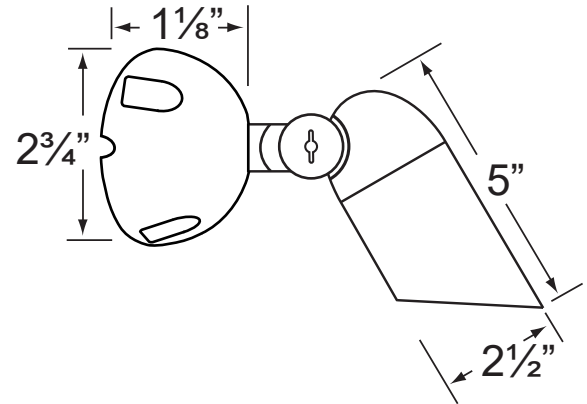

SPECIFICATION SHEET

PRODUCT # : CL-135B-AB

•Down Lights

• Cast Brass

Fixture Specifications:

Housing & Shroud: Corrosion Resistant Cast Brass.

Finish: **AB- Antique Bronze.** Natural toning process. AB finish will vary due to artistic process. Also available in **GM**, and **SI** finish.

Lens: Clear and heat resistant convex glass.

Socket: Top grade fixed ceramic bi-pin socket, with lamp retension clip to securely hold lamp in place.

Lamp: 12V, MR-16, 50W max. Available in LED (3.5W & 5W) or without lamp. See the Lamp Guide below for more information.

Wiring: Fixture is prewired with a 3-ft 18-2 SPT2-W direct burial cord. Wire connector available separately. Universal connector (**CX-839**), silicone filled wire nut (**CX-854**) or quick locking wire connector (**CX-LOC**) may be ordered to Corona Lighting.

Gasket: Silicone double gasketed for water tight sealing

Knuckle: Adjustable cast brass knuckle with wing screw

Mounting: Brass round Canopy with 1/2" NPT threaded female hub. CX-719B Brass mounting bracket is also available.

Electrical Notes: A remote 12V transformer is required. Options are available from Corona Lighting. Voltage range for LED lamps are 9V-17V. Some assembly needed. Proper grease/lubricant is suggested on threaded parts during installation.

Warranty: Limited lifetime warranty on fixture housing against manufacturer's defects.

3.5W and 5W

ACCESSORY

Mounting Bracket

CX-719B-AB

AB- Antique Bronze

Fixtures also available with CX-719B-AB. Price remains the same as listed.

AVAILABLE LED LAMPS (Corona LED lamps have a five (5) year limited warranty against manufacturer's defects)

LAMP NUMBER	WATTS	SPREAD	LUMEN	TEMP.
L-ED16-3W-SP	3.5	15° Spot	270	2700K
L-ED16-3W-FL	3.5	45° Flood	270	2700K
L-ED16-3W-WF	3.5	60° Wide Flood	270	2700K
L-ED16-5W-SP	5	15° Spot	350	2700K
L-ED16-5W-FL	5	45° Flood	350	2700K
L-ED16-5W-WF	5	60° Wide Flood	350	2700K
L-ED16-COB5W-SP	5	15° Spot	450	2700K
L-ED16-COB5W-FL	5	38° Flood	450	2700K
L-ED16-COB5W-WF	5	60° Wide Flood	450	2700K
L-ED16-COB5W-SP3K	5	15° Spot	470	3000K
L-ED16-COB5W-FL3K	5	38° Flood	470	3000K
L-ED16-COB5W-WF3K	5	60° Wide Flood	470	3000K

■ Single color MR-16 LED available in AMBER, BLUE, GREEN, PURPLE, RED and VIOLET

JOB INFORMATION

TYPE: DATE:

JOB NAME & ADDRESS:

PRODUCT #:

TOTAL QUANTITY:

LAMP TYPE & WATTAGE:

TRANSFORMER:

CONTRACTOR:

SPECIFIER:

• When ordering LED lamp with a fixture your part number should follow the format below:

• **CL** - **product #** - **lamp** - **wattage** - **lamp angle**

CL - 135B-AB - L-ED16 - 5W - FL

Example: CL-135B-AB-L-ED16-5W-FL

• Corona Lighting reserves the right to make any change and/or improvement to the design and construction of this fixture without further notification.