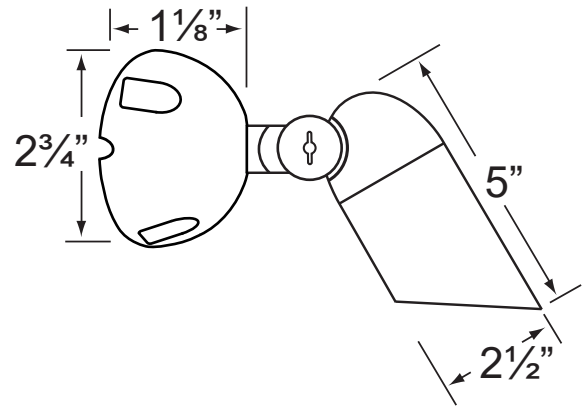

SPECIFICATION SHEET

PRODUCT # : CL-135B-GM

•Down Lights

•Cast Brass

Fixture Specifications:

Housing & Shroud: Corrosion Resistant Cast Brass.

Finish: **GM- Gun Metal.** Natural toning process. GM finish will vary due to artistic process. Also available in **AB**, and **SI** finish.

Lens: Clear and heat resistant convex glass.

Socket: Top grade fixed ceramic bi-pin socket, with lamp retention clip to securely hold lamp in place.

Lamp: 12V, MR-16, 50W max. Available with no lamp or with LED (3.5W or 5W). See the Lamp Guide below for more information.

Wiring: Fixture is prewired with a 3-ft 18-2 SPT2-W direct burial cord. Wire connector available separately. Universal connector (**CX-839**), silicone filled wire nut (**CX-854**) or quick locking wire connector (**CX-LOC**) may be ordered to Corona Lighting.

Gasket: Silicone double gasketed for water tight sealing

Knuckle: Adjustable cast brass knuckle with wing screw

Mounting: Brass round Canopy with 1/2" NPT threaded female hub. CX-719B Brass mounting bracket is also available.

Electrical Notes: A remote 12V transformer is required. Options are available from Corona Lighting. Voltage range for LED lamps are 9V-17V. Some assembly needed. Proper grease/lubricant is suggested on threaded parts during installation.

Warranty: Limited lifetime warranty on fixture housing against manufacturer's defects.

3.5W and 5W

ACCESSORY	AVAILABLE LED LAMPS (Corona LED lamps have a five (5) year limited warranty against manufacturer's defects)	JOB INFORMATION
	<table border="1"> <thead> <tr> <th>LAMP NUMBER</th> <th>WATTS</th> <th>SPREAD</th> <th>LUMEN</th> <th>TEMP.</th> </tr> </thead> <tbody> <tr><td>L-ED16-3W-SP</td><td>3.5</td><td>15° Spot</td><td>270</td><td>2700K</td></tr> <tr><td>L-ED16-3W-FL</td><td>3.5</td><td>45° Flood</td><td>270</td><td>2700K</td></tr> <tr><td>L-ED16-3W-WF</td><td>3.5</td><td>60° Wide Flood</td><td>270</td><td>2700K</td></tr> <tr><td>L-ED16-5W-SP</td><td>5</td><td>15° Spot</td><td>350</td><td>2700K</td></tr> <tr><td>L-ED16-5W-FL</td><td>5</td><td>45° Flood</td><td>350</td><td>2700K</td></tr> <tr><td>L-ED16-5W-WF</td><td>5</td><td>60° Wide Flood</td><td>350</td><td>2700K</td></tr> <tr><td>L-ED16-COB5W-SP</td><td>5</td><td>15° Spot</td><td>450</td><td>2700K</td></tr> <tr><td>L-ED16-COB5W-FL</td><td>5</td><td>38° Flood</td><td>450</td><td>2700K</td></tr> <tr><td>L-ED16-COB5W-WF</td><td>5</td><td>60° Wide Flood</td><td>450</td><td>2700K</td></tr> <tr><td>L-ED16-COB5W-SP3K</td><td>5</td><td>15° Spot</td><td>470</td><td>3000K</td></tr> <tr><td>L-ED16-COB5W-FL3K</td><td>5</td><td>38° Flood</td><td>470</td><td>3000K</td></tr> <tr><td>L-ED16-COB5W-WF3K</td><td>5</td><td>60° Wide Flood</td><td>470</td><td>3000K</td></tr> </tbody> </table>	
Mounting Bracket CX-719B-GM GM- Gun Metal <i>Fixtures also available with CX-719B-GM. Price remains the same as listed.</i>	■ Single color MR-16 LED available in AMBER, BLUE, GREEN, PURPLE, RED and VIOLET	TYPE: _____ DATE: _____ JOB NAME & ADDRESS: _____ PRODUCT #: _____ TOTAL QUANTITY: _____ LAMP TYPE & WATTAGE: _____ TRANSFORMER: _____ CONTRACTOR: _____ SPECIFIER: _____

• When ordering LED lamp with a fixture your part number should follow the format below:

• **CL** - **product #** - **lamp** - **wattage** - **lamp angle**
CL - 135B-GM - L-ED16 - 5W - FL

Example: CL-135B-GM-L-ED16-5W-FL

• Corona Lighting reserves the right to make any change and/or improvement to the design and construction of this fixture without further notification.