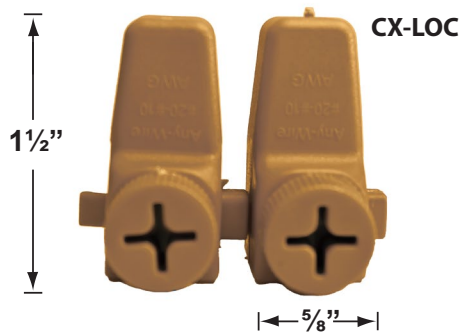

SPECIFICATION SHEET

PRODUCT # : CL-135B-GM

•Down Lights

•Cast Brass

Fixture Specifications:

Housing & Shroud: Corrosion Resistant Cast Brass.

Finish: **GM- Gun Metal.** Natural toning process. GM finish will vary due to artistic process. Also available in **AB**, and **SI** finish.

• When ordering LED lamp with a fixture your part number should follow the format below:

• **CL** - **product #** - **lamp** - **wattage** - **lamp angle**
CL - 135B-GM - L-ED16 - 5W - FL

Example: CL-135B-GM-L-ED16-5W-FL

• Corona Lighting reserves the right to make any change and/or improvement to the design and construction of this fixture without further notification.

PRODUCT # : CL-135B-GM

Down Lights

• Cast Brass

Cable Connectors

- CX-854 Direct Burial Silicone Filled Wire Nut, **Tan**
- CX-858 Speedy Cable Connector, Supply Cable up to 10-2, **Black**
- CX-839 Universal cable connector, Supply cable up to 8-2, one/Pack **Black**
- CX-LOC Quick-Locking Silicone Filled Wire Connector, 25 Sets (50 per Pack)