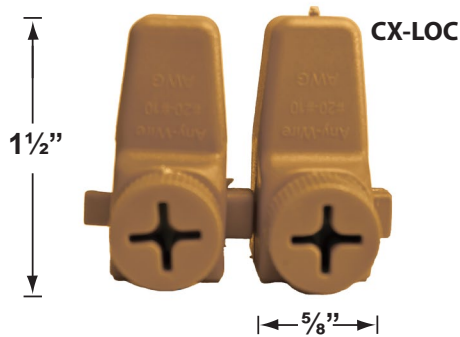

SPECIFICATION SHEET

PRODUCT # : CL-203-AB

•Well Lights

•Cast Brass

Fixture Specifications:

Housing: Cast Brass fixture mounted with stainless steel retention clips inside PVC sleeve.

Finish : **AB- Antique Bronze**, Faceplate Natural toning process. AB finish will vary due to artistic process. Also available in **SS** finish.

Gasket: Silicone "O" ring seals faceplate to housing providing weather tight protection.

Wiring: Fixture is prewired with a 3-ft 18-2 SJT-W direct burial cord. Wire connector available seperately. Silicone filled wire nut (**CX-854**) or quick locking wire connector (**CX-LOC**) may be ordered to Corona Lighting.

Example: CL-203-AB-L-ED16-5W-FL

• Corona Lighting reserves the right to make any change and/or improvement to the design and construction of this fixture without further notification.

PRODUCT # : CL-203-AB

• Well Lights

• Cast Brass

Cable Connectors

- CX-854 Direct Burial Silicone Filled Wire Nut, **Tan**
- CX-858 Speedy Cable Connector, Supply Cable up to 10-2, **Black**
- CX-839 Universal cable connector, Supply cable up to 8-2, one/Pack **Black**
- CX-LOC Quick-Locking Silicone Filled Wire Connector, 25 Sets (50 per Pack)