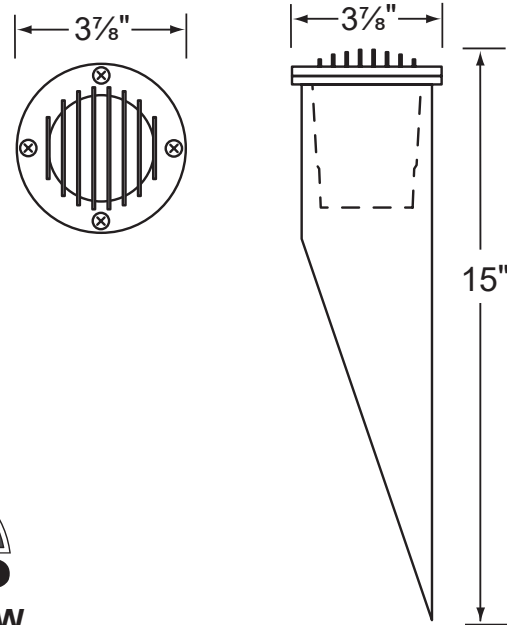

SPECIFICATION SHEET

PRODUCT # : CL-203-AB

•Well Lights

•Cast Brass

Fixture Specifications:

Housing: Cast Brass fixture mounted with stainless steel retention clips inside PVC sleeve.

Finish : **AB- Antique Bronze**, Faceplate Natural toning process. AB finish will vary due to artistic process. Also available in **SS** finish.

Lens: Clear, tempered and heat resistant convex glass. Extra flat lens included.

Socket: Top grade ceramic bi-pin socket with retention clip.

Lamp: 12V, MR-16, 50W max. Available in LED (3.5W & 5W) or without lamp. See the Lamp Guide below for more information.

Gasket: Silicone "O" ring seals faceplate to housing providing weather tight protection.

Wiring: Fixture is prewired with a 3-ft 18-2 SJT-W direct burial cord. Wire connector available seperately. Silicone filled wire nut (**CX-854**) or quick locking wire connector (**CX-LOC**) may be ordered to Corona Lighting.

Mounting: In-ground direct burial or concrete encasement.

Electrical Notes: A remote 12V transformer is required. Options are available from Corona Lighting. Voltage range for LED lamps are 9V-17V. Proper grease/lubricant is suggested on threaded parts during installation process.

Warranty: Limited lifetime warranty on brass fixture against manufacturer's defects.

LED
3.5W and 5W

AVAILABLE LED LAMPS (Corona LED lamps have a five (5) year limited warranty against manufacturer's defects)

LAMP NUMBER	WATTS	BEAM		COLOR & TEMP.	RATED HOURS	HALOGEN EQUIVALENT
		SPREAD	LUMEN			
L-ED16-3W-SP	3.5	15° Spot	270	2700K	50,000	25 Watt
L-ED16-3W-FL	3.5	45° Flood	270	2700K	50,000	25 Watt
L-ED16-3W-WF	3.5	60° Wide Flood	270	2700K	50,000	25 Watt
L-ED16-5W-SP	5	15° Spot	350	2700K	50,000	40 Watt
L-ED16-5W-FL	5	45° Flood	350	2700K	50,000	40 Watt
L-ED16-5W-WF	5	60° Wide Flood	350	2700K	50,000	40 Watt
L-ED16-COB5W-SP	5	15° Spot	450	2700K	50,000	50 Watt
L-ED16-COB5W-FL	5	38° Flood	450	2700K	50,000	50 Watt
L-ED16-COB5W-WF	5	60° Wide Flood	450	2700K	50,000	50 Watt
L-ED16-COB5W-SP3K	5	15° Spot	470	3000K	50,000	50 Watt
L-ED16-COB5W-FL3K	5	38° Flood	470	3000K	50,000	50 Watt
L-ED16-COB5W-WF3K	5	60° Wide Flood	470	3000K	50,000	50 Watt

■ Single color MR-16 LED available in AMBER, BLUE, GREEN, PURPLE, RED and VIOLET

JOB INFORMATION

TYPE: _____ DATE: _____

JOB NAME & ADDRESS: _____

PRODUCT #: _____

TOTAL QUANTITY: _____

LAMP TYPE & WATTAGE: _____

TRANSFORMER: _____

CONTRACTOR: _____

SPECIFIER: _____

• When ordering LED lamp with a fixture your part number should follow the format below:

• CL - **product #** - **lamp** - **wattage** - **lamp angle**
CL - 203-AB - L-ED16 - 5W - FL

Example: CL-203-AB-L-ED16-5W-FL

• Corona Lighting reserves the right to make any change and/or improvement to the design and construction of this fixture without further notification.