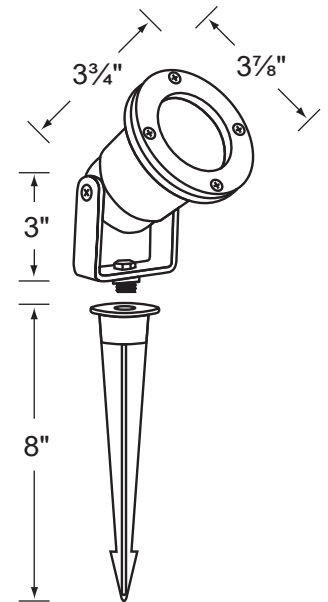

PRODUCT # : CL-211-SS

• Directional Lights

• 316 Marine Grade Stainless Steel

Fixture Specifications:

Housing: Solid Stainless Steel.
Finish: SS- Stainless Steel.
Lens: Clear and heat resistant convex glass.
 Extra flat lens included.
Socket: Top grade ceramic bi-pin socket, with retention clip.
Lamp: 12V, MR-16, 35W max.
 Available in LED (3.5W & 5W) or without lamp.
 See the Lamp Guide below for more information.
Wiring: Fixture is prewired with a 3-ft 18-2 SPT2-W direct burial cord. Wire connector sold separately. Universal connector (**CX-839**), silicone filled wire nut (**CX-854**) or quick locking wire connector (**CX-LOC**) are available from Corona Lighting.

Gasket: Silicone "O" ring seals face plate to housing providing weather tight protection.
Yoke: Stainless steel yoke with 1/2" NPT bushing for affixing mounting spike.
Mounting Spike: 8" Stainless steel mounting spike with 1/2" NPT
Electrical Notes: A remote 12V transformer is required. Options are available from Corona Lighting. Voltage range for LED lamps are 9V-17V. Proper grease/lubricant is suggested on threaded parts during installation process.
Warranty: Limited lifetime warranty on fixture housing against manufacturer's defects.

• When ordering LED lamp with a fixture your part number should follow the format below:

• CL - product # - lamp - wattage - lamp angle
 CL - CL-211-SS - L-ED16 - 5W - FL

Example: CL-211-SS-L-ED16-5W-FL