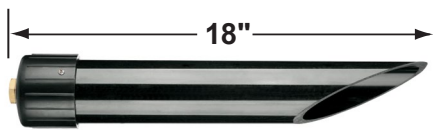

ACCESSORIES SHEET

PRODUCT # : CL-211-SS

• Directional Lights

• 316 Marine Grade Stainless Steel

Mounting Pedestals

- CX-601-BK 1" PVC Mounting Pedestal, 1/2" NPT, **Black**
- CX-601-VG 1" PVC Mounting Pedestal, 1/2" NPT, **Verde Green**
- CX-602-BK 2" PVC Mounting Pedestal, 1/2" NPT, **Black**
- CX-602-VG 2" PVC Mounting Pedestal, 1/2" NPT, **Verde Green**
- CX-603-BK 3" PVC Mounting Pedestal, 1/2" NPT Female Brass Hub on top, **Black**
- CX-603-VG 3" PVC Mounting Pedestal, 1/2" NPT Female Brass Hub on top, **Verde Green**

CX-603-BK