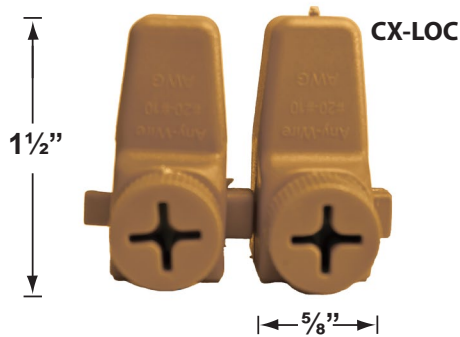

Socket: Top grade ceramic bi-pin socket with retention clip.

Lamp: 12V, MR-16, 50W max. Available in LED (3.5W & 5W) or without lamp. See the Lamp Guide below for more information.

Gasket: Silicone "O" ring seals faceplate to housing providing weather tight protection.

CONTRACTOR:

SPECIFIER:

• When ordering LED lamp with a fixture your part number should follow the format below:

• CL - product # - lamp - wattage - lamp angle

CL - 224-AB - L-ED16 - 5W - FL

Example: CL-224-AB-L-ED16-5W-FL

• Corona Lighting reserves the right to make any change and/or improvement to the design and construction of this fixture without further notification.

PRODUCT # : CL-224-AB

• Well Lights

• Cast Brass

Cable Connectors

- CX-854 Direct Burial Silicone Filled Wire Nut, **Tan**
- CX-858 Speedy Cable Connector, Supply Cable up to 10-2, **Black**
- CX-839 Universal cable connector, Supply cable up to 8-2, one/Pack **Black**
- CX-LOC Quick-Locking Silicone Filled Wire Connector, 25 Sets (50 per Pack)