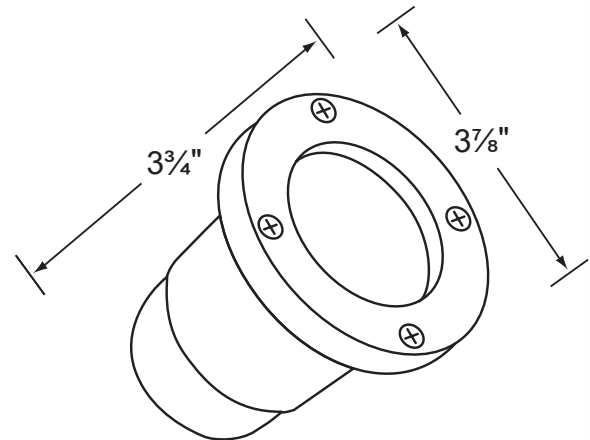

AVAILABLE LED LAMPS (Corona LED lamps have a five (5) year limited warranty against manufacturer's defects)

LAMP NUMBER	WATTS	BEAM		COLOR & TEMP.	RATED HOURS	HALOGEN EQUIVALENT
		SPREAD	LUMEN			
L-ED16-3W-SP	3.5	15° Spot	270	2700K	50,000	25 Watt
L-ED16-3W-FL	3.5	45° Flood	270	2700K	50,000	25 Watt
L-ED16-3W-WF	3.5	60° Wide Flood	270	2700K	50,000	25 Watt
L-ED16-5W-SP	5	15° Spot	350	2700K	50,000	40 Watt
L-ED16-5W-FL	5	45° Flood	350	2700K	50,000	40 Watt
L-ED16-5W-WF	5	60° Wide Flood	350	2700K	50,000	40 Watt
L-ED16-COB5W-SP	5	15° Spot	450	2700K	50,000	50 Watt
L-ED16-COB5W-FL	5	38° Flood	450	2700K	50,000	50 Watt
L-ED16-COB5W-WF	5	60° Wide Flood	450	2700K	50,000	50 Watt
L-ED16-COB5W-SP3K	5	15° Spot	470	3000K	50,000	50 Watt
L-ED16-COB5W-FL3K	5	38° Flood	470	3000K	50,000	50 Watt
L-ED16-COB5W-WF3K	5	60° Wide Flood	470	3000K	50,000	50 Watt

■ Single color MR-16 LED available in AMBER, BLUE, GREEN, PURPLE, RED and VIOLET

JOB INFORMATION

TYPE: DATE:

JOB NAME & ADDRESS:

PRODUCT #:

TOTAL QUANTITY:

LAMP TYPE & WATTAGE:

TRANSFORMER:

CONTRACTOR:

SPECIFIER:

• When ordering LED lamp with a fixture your part number should follow the format below:

• CL - product # - lamp - wattage - lamp angle

CL - 224-AB - L-ED16 - 5W - FL

Example: CL-224-AB-L-ED16-5W-FL

• Corona Lighting reserves the right to make any change and/or improvement to the design and construction of this fixture without further notification.