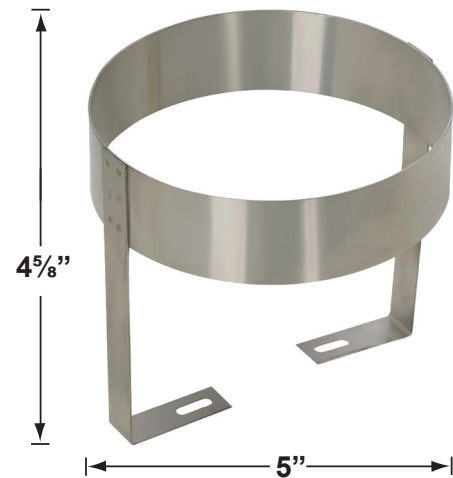

Mounting Tools

- CX-237 Concrete Pour Kit, **Stainless Steel**