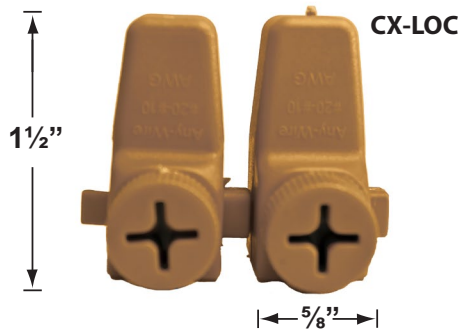

SPECIFICATION SHEET

PRODUCT # : CL-247-SS

• Step Lights

• 316 Marine Grade Stainless Steel Faceplate

Fixture Specifications:

Housing: Injected molded composite for high UV stability.
Faceplate: 316 marine grade stainless steel, fitted to housing with silicone "O" ring gasket.
Finish : SS- Stainless Steel, faceplate
Lens: Frosted and heat resistant flat glass.
Socket: Top grade adjustable ceramic bi-pin socket with retention clip and teflon-jacketed wire lead.
Lamp: 12V, MR-16, 50W max.
Available in LED (3.5W & 5W) or without lamp.
See the Lamp Guide below for more information.
Gasket: Silicone "O" ring seals faceplate to housing providing weather tight protection.

Mounting: In-ground direct burial or concrete encasement. For best results when mounting in concrete, use the concrete pour kit (CX-237)

Electrical Notes: A remote 12V transformer required, may be ordered to Corona Lighting separately. Voltage range for 12V LED lamps are 9V-17V. Some assembly needed.

• Corona Lighting reserves the right to make any change and/or improvement to the design and construction of this fixture without further notification.

PRODUCT # : CL-247-SS

•Step Lights

•316 Marine Grade Stainless Steel Faceplate

Cable Connectors

- CX-854 Direct Burial Silicone Filled Wire Nut, **Tan**
- CX-858 Speedy Cable Connector, Supply Cable up to 10-2, **Black**
- CX-839 Universal cable connector, Supply cable up to 8-2, one/Pack **Black**
- CX-LOC Quick-Locking Silicone Filled Wire Connector, 25 Sets (50 per Pack)