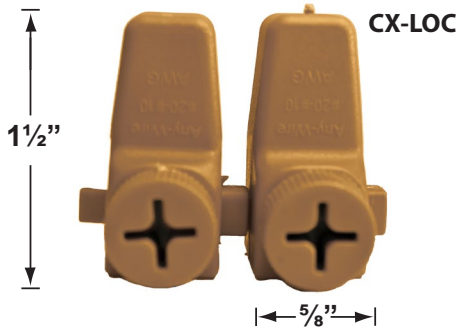

### Fixture Specifications:

**Housing:** Injected molded composite for high UV stability.  
**Faceplate:** 316 marine grade stainless steel, fitted to housing with silicone "O" ring gasket.  
**Finish :** SS- Stainless Steel, faceplate  
**Lens:** Frosted and heat resistant flat glass.  
**Socket:** Top grade adjustable ceramic bi-pin socket with retention clip and teflon-jacketed wire lead.  
**Lamp:** 12V, MR-16, 50W max.  
 Available in LED (3.5W & 5W) or without lamp.  
 See the Lamp Guide below for more information.  
**Gasket:** Silicone "O" ring seals faceplate to housing providing weather tight protection.

**Mounting:** In-ground direct burial or concrete encasement. For best results when mounting in concrete, use the concrete pour kit (CX-237)

**Electrical Notes:** A remote 12V transformer required, may be ordered to Corona Lighting separately. Voltage range for 12V LED lamps are 9V-17V. Some assembly needed.

• When ordering LED lamp with a fixture your part number should follow the format below:

• CL - product # - lamp - wattage - lamp angle  
 CL - 248-SS - L-ED16 - 5W - FL

Example: CL-248-SS-L-ED16-5W-FL

• Corona Lighting reserves the right to make any change and/or improvement to the design and construction of this fixture without further notification.

### Cable Connectors

- CX-854 Direct Burial Silicone Filled Wire Nut, **Tan**
- CX-858 Speedy Cable Connector, Supply Cable up to 10-2, **Black**
- CX-839 Universal cable connector, Supply cable up to 8-2, one/Pack **Black**
- CX-LOC Quick-Locking Silicone Filled Wire Connector, 25 Sets (50 per Pack)