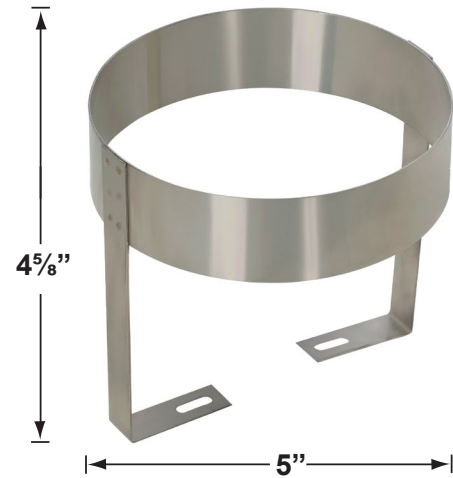

Mounting Tools

- CX-237 Concrete Pour Kit, **Stainless Steel**