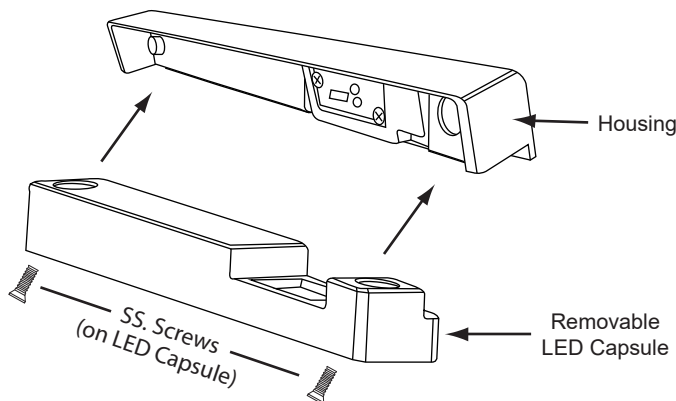

SPECIFICATION SHEET

PRODUCT # : CL-298-BZ-27K

•Rail Lights

• Aluminum

Fixture Specifications:

Light Bar Housing: Die-Cast Aluminum. Replaceable LED Capsule. Fully Potted.

Finish: BZ- Bronze.

Lighting Source: Integrated LED Strip (12 Chips), Wattage: 2W, beam. Spread: 120 Degree, Light Output: 100 Lumens, Color Temperature: **2700K** Warm White (3000K Cool White also available). Operating Voltage: 9-17V AC. CRI: RA >85. Halogen Equivalent: 20W. Ambient Operating Temperature: -4° F - 122° F

Features: IP65. Suitable for Damp Locations. Rated for Outdoor. Dimmable with magnetic transformers.

Dimensions: 7" X 7/8"

Warranty: 10 year warranty, with a rated life of 50,000 hours.

Wiring: Fixture is prewired with a 10-ft 18-2 direct burial cord, pre-stripped for easy connection, wire connector sold separately. Universal connector (**CX-839**) and silicone filled wire nut (**CX-854**) are available from Corona Lighting.

Mounting Brackets: Stainless Steel Mounting Bracket is removable for further applications. Break off corners for easy installation. Additional shorter Mounting Brackets (Small and "L" Shape) provided. Supplied with Wall Anchors and Screws.

Applications: Retaining walls, Patios, Gazebos, Decks, Benches, Stairs, and Outdoors Living Spaces.

Replaceable LED Capsule

LED Capsule, is attached to the housing with two S.S. screws, making it simple to remove and install.