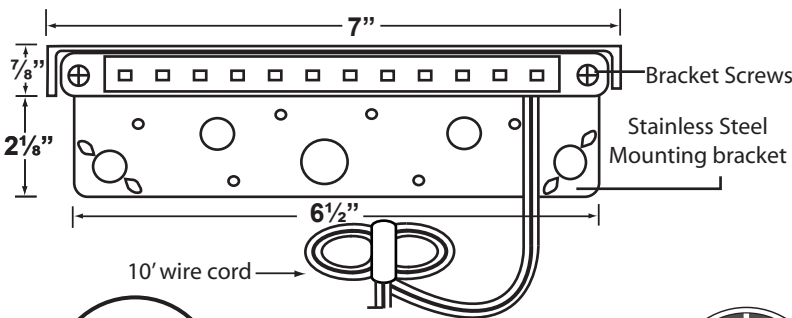

Light Bar Housing: Die-Cast Aluminum. Replaceable LED Capsule. Fully Potted.

Finish: BZ- Bronze.

Lighting Source: Integrated LED Strip (12 Chips), Wattage: 2W, beam. Spread: 120 Degree, Light Output: 100 Lumens, Color Temperature: **2700K** Warm White (3000K Cool White also available). Operating Voltage: 9-17V AC. CRI: RA >85. Halogen Equivalent: 20W. Ambient Operating Temperature: -4° F - 122° F

Features: IP65. Suitable for Damp Locations. Rated for Outdoor. Dimmable with magnetic transformers.

Dimensions: 7" X 7/8"

Warranty: 10 year warranty, with a rated life of 50,000 hours.

Wiring: Fixture is prewired with a 10-ft 18-2 direct burial cord, pre-stripped for easy connection, wire connector sold separately. Universal connector (**CX-839**) and silicone filled wire nut (**CX-854**) are available from Corona Lighting.

Mounting Brackets: Stainless Steel Mounting Bracket is removable for further applications. Break off corners for easy installation. Additional shorter Mounting Brackets (Small and "L" Shape) provided. Supplied with Wall Anchors and Screws.

Electrical Notes: A remote 12V magnetic transformer is required, can be ordered from Corona Lighting, separately. Not for use with electronic transformer. Increasing voltage above 12 volts AC may decrease life of LED chips.

Applications: Retaining walls, Patios, Gazebos, Decks, Benches, Stairs, and Outdoors Living Spaces.