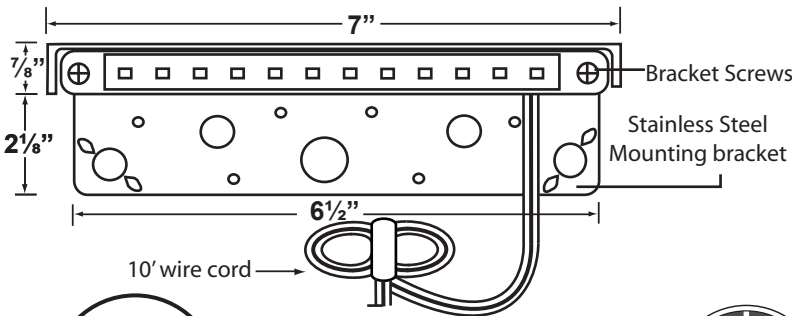

Light Bar Housing: Die-Cast Aluminum. Replaceable LED Capsule. Fully Potted.

Finish: BZ- Bronze.

Lighting Source: Integrated LED Strip (12 Chips), Wattage: 2W, beam. Spread: 120 Degree, Light Output: 110 Lumens, Color Temperature: **3000K** Cool White (2700K Warm White also available). Operating Voltage: 9-17V AC. CRI: RA >85. Halogen Equivalent: 20W. Ambient Operating Temperature: -4° F - 122° F

Features: IP65. Suitable for Damp Locations. Rated for Outdoor. Dimmable with magnetic transformers.

Dimensions: 7" X 7/8"

Warranty: 10 year warranty, with a rated life of 50,000 hours.

Wiring: Fixture is prewired with a 10-ft 18-2 direct burial cord, pre-stripped for easy connection, wire connector sold separately. Universal connector (**CX-839**) and silicone filled wire nut (**CX-854**) are available from Corona Lighting.

Mounting Brackets: Stainless Steel Mounting Bracket is removable for further applications. Break off corners for easy installation. Additional shorter Mounting Brackets (Small and "L" Shape) provided. Supplied with Wall Anchors and Screws.

Electrical Notes: A remote 12V magnetic transformer is required, can be ordered from Corona Lighting, separately. Not for use with electronic transformer. Increasing voltage above 12 volts AC may decrease life of LED chips.

Applications: Retaining walls, Patios, Gazebos, Decks, Benches, Stairs, and Outdoors Living Spaces.