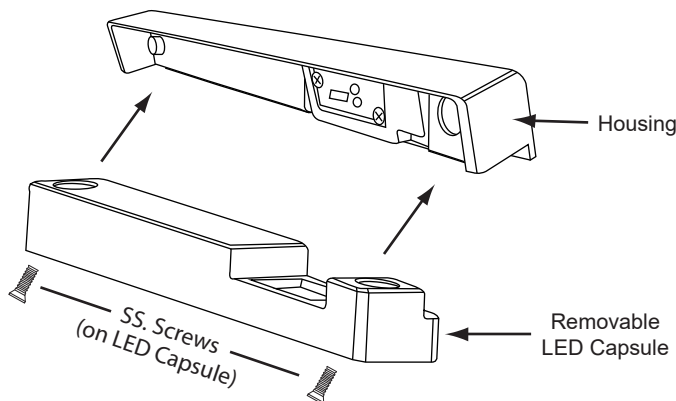

SPECIFICATION SHEET

PRODUCT # : CL-298-BZ-3K

•Rail Lights

•Aluminum

Fixture Specifications:

Light Bar Housing: Die-Cast Aluminum. Replaceable LED Capsule. Fully Potted.

Finish: BZ- Bronze.

Lighting Source: Integrated LED Strip (12 Chips), Wattage: 2W, beam. Spread: 120 Degree, Light Output: 110 Lumens, Color Temperature: **3000K** Cool White (2700K Warm White also available). Operating Voltage: 9-17V AC. CRI: RA >85. Halogen Equivalent: 20W. Ambient Operating Temperature: -4° F - 122° F

Features: IP65. Suitable for Damp Locations. Rated for Outdoor. Dimmable with magnetic transformers.

Dimensions: 7" X 7/8"

Warranty: 10 year warranty, with a rated life of 50,000 hours.

Wiring: Fixture is prewired with a 10-ft 18-2 direct burial cord, pre-stripped for easy connection, wire connector sold separately. Universal connector (**CX-839**) and silicone filled wire nut (**CX-854**) are available from Corona Lighting.

Mounting Brackets: Stainless Steel Mounting Bracket is removable for further applications. Break off corners for easy installation. Additional shorter Mounting Brackets (Small and "L" Shape) provided. Supplied with Wall Anchors and Screws.

Applications: Retaining walls, Patios, Gazebos, Decks, Benches, Stairs, and Outdoors Living Spaces.

Replaceable LED Capsule

LED Capsule, is attached to the housing with two S.S. screws, making it simple to remove and install.